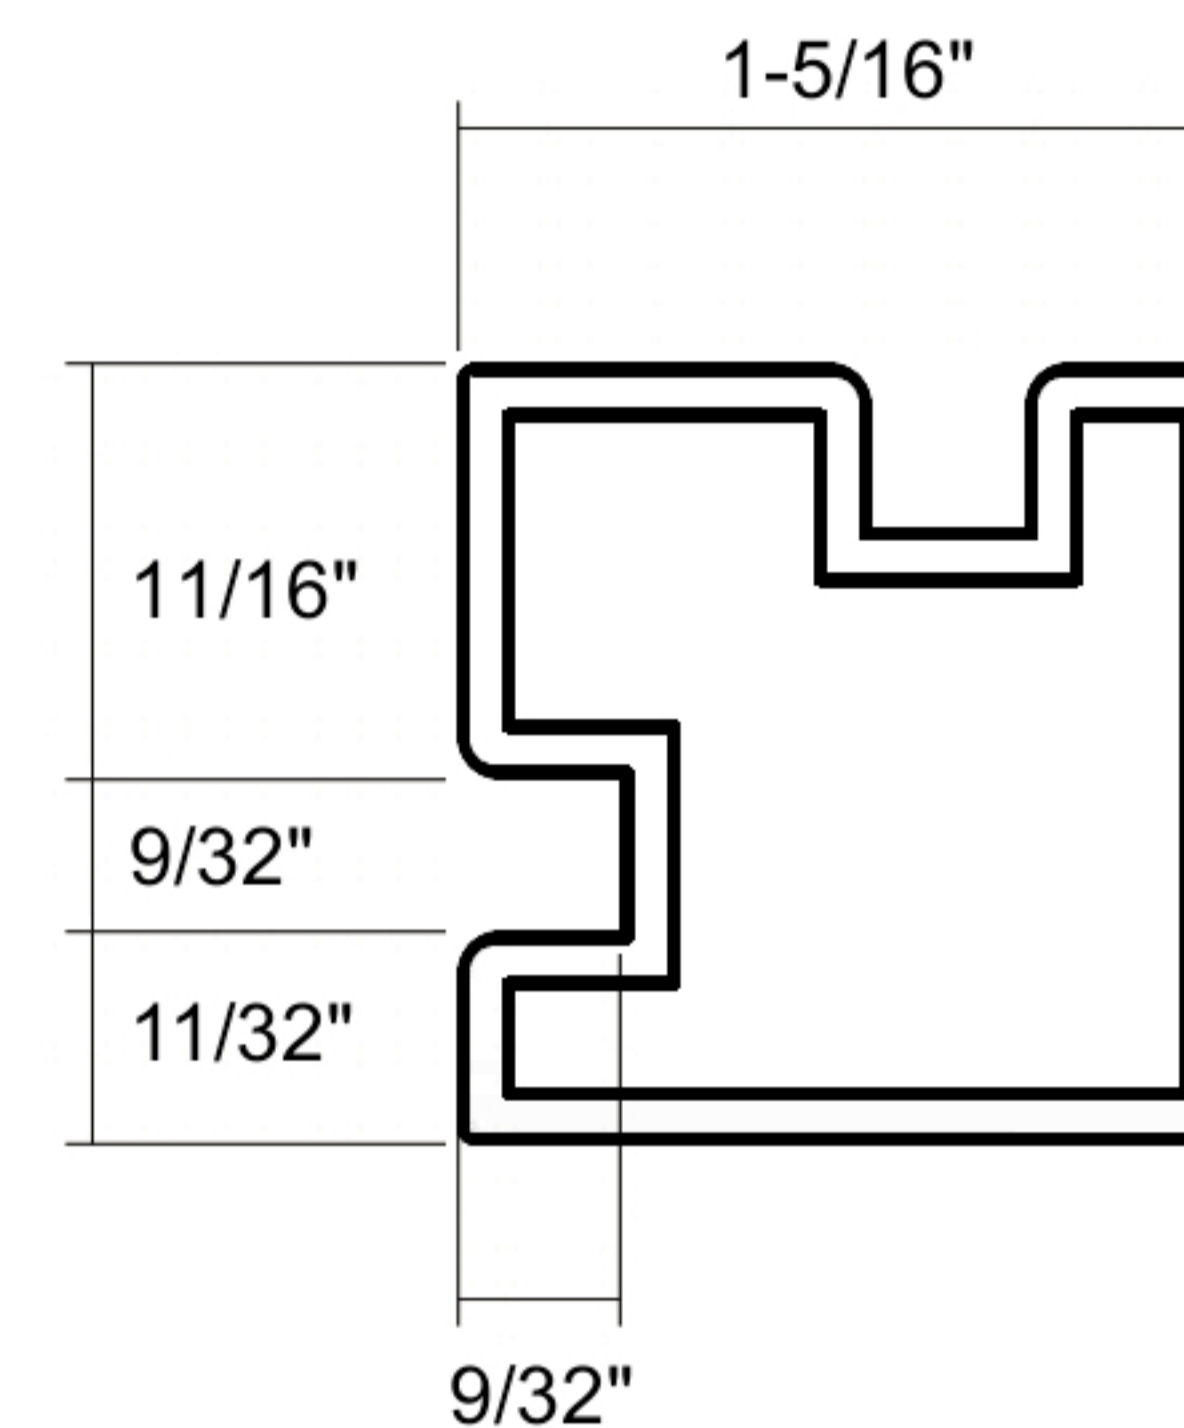

FRONT VIEW:

SIDE VIEW:

COUNTER INSTALLATION:

Glass mounting:

For 1/4" glass
or other material