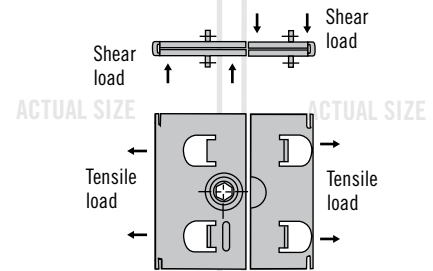

CONR20259 Draw Latch

Concealed · Shallow tab

Latch

Receptacle

* Typical on latch and receptacle

Accessories

Actuation Tool

Hole Plugs

Optional hole plugs to conceal actuator access hole are available for a 13 (.50) diameter hole

Reference	
Latch	CONR20259
Receptacle	CONR20257