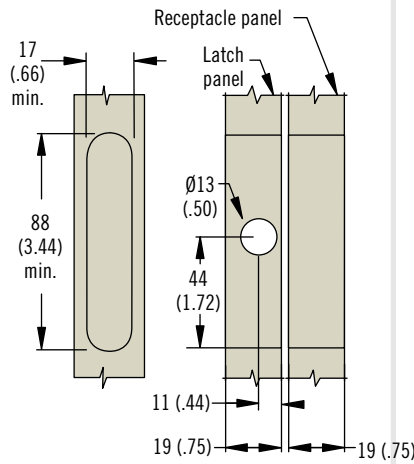

CONR20259 Draw Latch

Concealed · Shallow tab

Latch

Receptacle

* Typical on latch and receptacle

Accessories

Actuation Tool

Hole Plugs

Optional hole plugs to conceal actuator access hole are available for a 13 (.50) diameter hole

Reference	
Latch	CONR20259
Receptacle	CONR20257