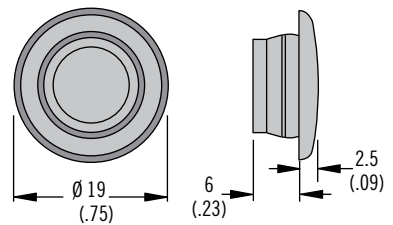

CONR20259 Draw Latch

Concealed · Shallow tab

Latch

Receptacle

* Typical on latch and receptacle

Accessories

Actuation Tool

Hole Plugs

Optional hole plugs to conceal actuator access hole are available for a 13 (.50) diameter hole

Reference	
Latch	CONR20259
Receptacle	CONR20257