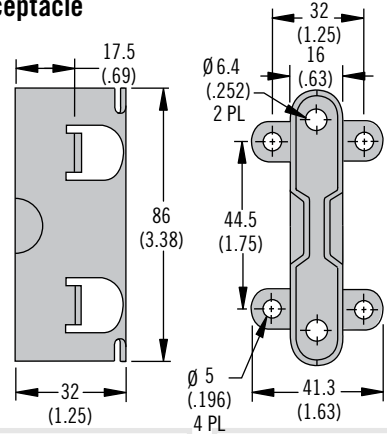

CONR20259 Draw Latch

Concealed · Shallow tab

Latch

Receptacle

* Typical on latch and receptacle

Accessories

Actuation Tool

Hole Plugs

Optional hole plugs to conceal actuator access hole are available for a 13 (.50) diameter hole

Reference	
Latch	CONR20259
Receptacle	CONR20257