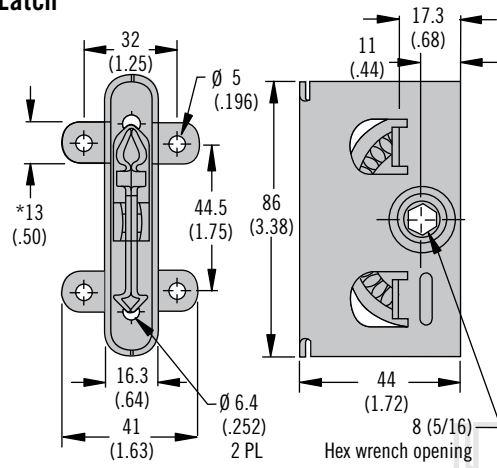

CONR20259 Draw Latch

Concealed · Shallow tab

Latch

Receptacle

* Typical on latch and receptacle

Accessories

Actuation Tool

Hole Plugs

Optional hole plugs to conceal actuator access hole are available for a 13 (.50) diameter hole

Reference	
Latch	CONR20259
Receptacle	CONR20257