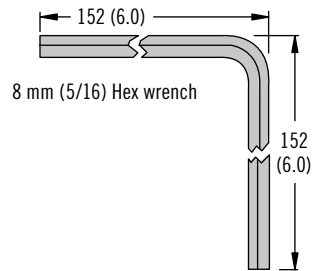

CONR20259 Draw Latch

Concealed · Shallow tab

Latch

Receptacle

* Typical on latch and receptacle

Accessories

Actuation Tool

Hole Plugs

Optional hole plugs to conceal actuator access hole are available for a 13 (.50) diameter hole

Reference	
Latch	CONR20259
Receptacle	CONR20257