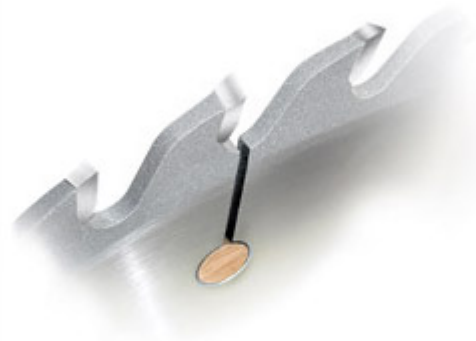

Prestige™ Circular Saw Blade

THE SAW BLADE THAT DOES IT ALL!

10" To 12" - 18° Hook - Alternate Top Bevel (ATB) Grind

Saw blade details:

- Massive (.105" thick!) tool-steel plate with copper plugs practically eliminates vibration from the saw blade.
- Precision-ground D-10 carbide teeth (20° ATB, 18° hook) are individually computer-verified for run out of less than 1/10,000" on all axes.

Prestige Testimonial

Over the years, I've tried virtually every major brand of saw blade. The Amana Prestige has all the performance features that I want in a blade, including crisp, smooth cuts both with and across the grain, low feed resistance and incredible edge retention. Without a doubt, the Amana Prestige is the finest combination saw blade I've ever used.

- Lonnie Bird

SOFT / HARDWOOD
RIPPING

SOFT / HARDWOOD
CROSSCUT

COMBINATION
RIP / CROSSCUT

Cabinet Plywood
Rip / Crosscut