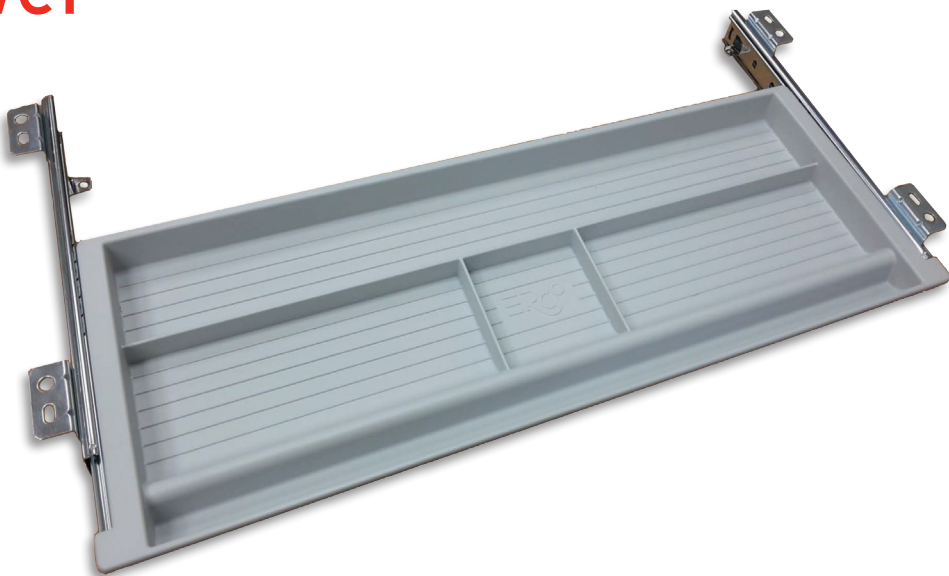

893200XXX Mini Pencil Drawer

The perfect solution for height adjustable tables, requiring just over 10" of depth space for mounting. Low profile design, does not interfere with leg clearance in a seated position. Durable plastic tray has lots of space for storage.

- Available in Black and White/Grey
- Ball bearing slides.

89320090	Black
893200100	White/Grey

☎ 1-866-440-0448
ergoinfo@richelieu.com

www.richelieuergo.com