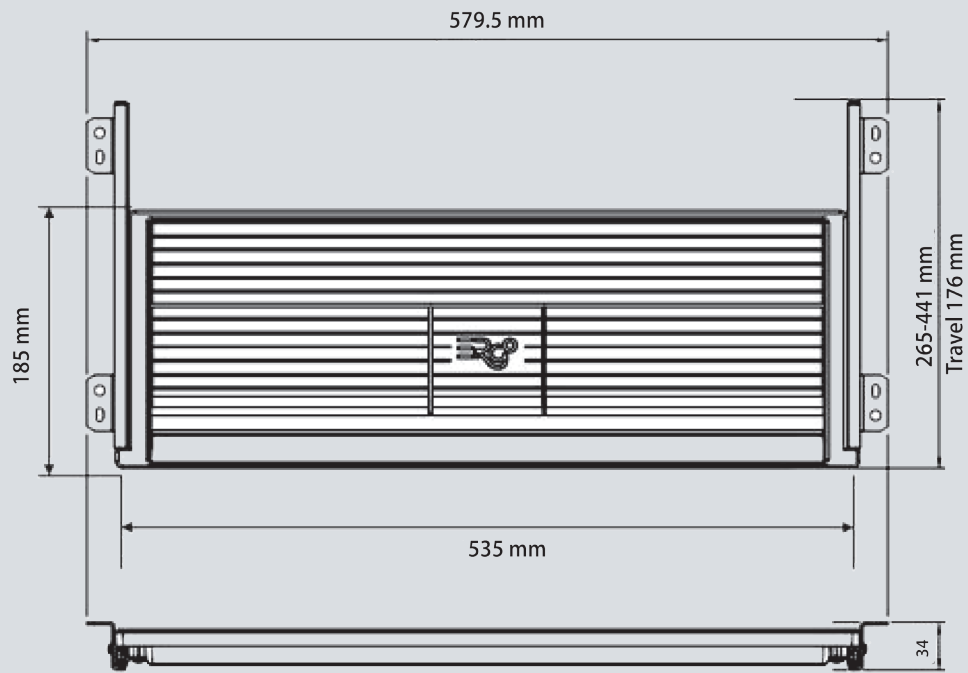

893200XXX Mini Pencil Drawer

The perfect solution for height adjustable tables, requiring just over 10" of depth space for mounting. Low profile design, does not interfere with leg clearance in a seated position. Durable plastic tray has lots of space for storage.

- Available in Black and White/Grey
- Ball bearing slides.

89320090	Black
893200100	White/Grey

☎ 1-866-440-0448
ergoinfo@richelieu.com

www.richelieuergo.com