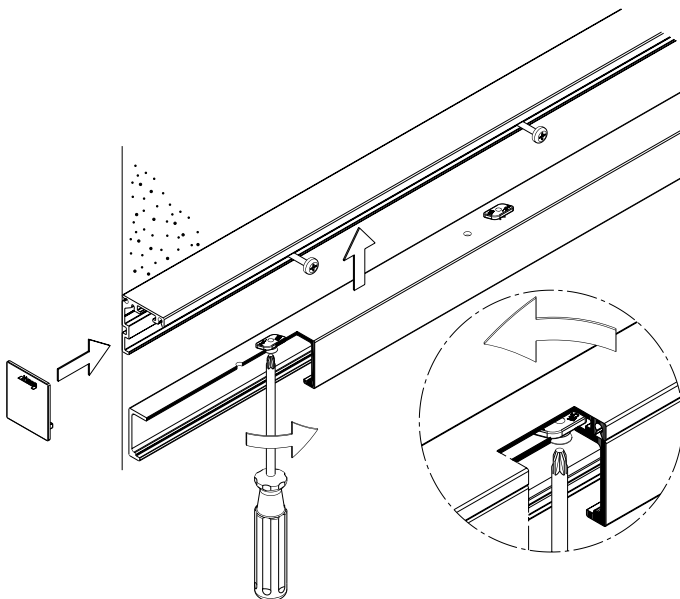

HAWA-Junior 120

Max. door thickness 45 mm (1 $\frac{25}{32}$ "

Side-fixing angled profile HAWA-Junior 40/80/120 wood.

Description

The clever wall mounting with the new angle profile for HAWA-Junior tracks, door weight up to 120 kg (264 lbs.).

Features of the side-fixing angled profile

- Permits top-quality design without cover-blinds
- Groove nuts clamp tracks rapidly and simply
- Convenient levelling thanks to continuous angle profile
- High quality cover caps made of metal to angled profile 80/120 which can be mounted on the left and right.
- Angled profiles 80/120 can be individually extendible in length by means of connecting pins.

Accessories to side-fixing angled profile

Caution: Hole positions vary		mm/inch	code
	HAWA-Junior 40 side-fixing angled profile, alu, plain anodized, predrilled	2000 (6'6$\frac{3}{4}$"	18404
		4000 (13'1$\frac{1}{2}$"	18636
		6000 (19'8$\frac{3}{8}$"	18403
		cut to size	18405
	HAWA-Junior 80 side-fixing angled profile, alu, plain anodized, predrilled	2500 (8'2$\frac{7}{16}$"	24947
		4000 (13'1$\frac{1}{2}$"	24946
		6000 (19'8$\frac{3}{8}$"	24945
		cut to size	24948
	HAWA-Junior 120 side-fixing angled profile, alu, plain anodized, predrilled	4000 (13'1$\frac{1}{2}$"	25327
		6000 (19'8$\frac{3}{8}$"	25328
		cut to size	25329
	HAWA-Junior 40 Fitting set for side fixing, 10 pieces, for running track length up to 2000 mm (6'6$\frac{3}{4}$"		17785
	HAWA-Junior 80 Fitting set for side fixing, 10 pieces, for running track length up to 2500 mm (8'2$\frac{7}{16}$"		17786
	HAWA-Junior 120 Fitting set for side fixing, 10 pieces, for running track length 2000 mm (6'6$\frac{3}{4}$"		19041
	HAWA-Junior 40 Cover plate for side-fixing angled profile, anthracite-grey RAL 7016, 1 pair		21502
	HAWA-Junior 80 Cover cap to angled profile, metal, suitable to both sides, dull chromium finish, 1 piece		24932
	HAWA-Junior 120 Cover cap to angled profile, metal, suitable to both sides, dull chromium finish, 1 piece		25335
	Connecting pins for profiles, set of 2 pieces		21347