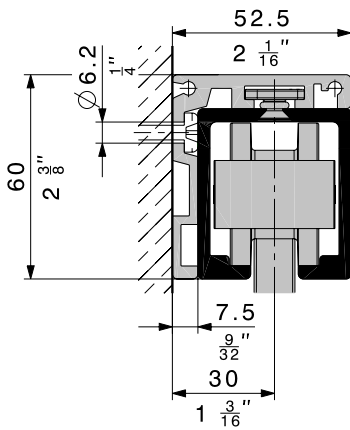

## HAWA-Junior 40

Max. door thickness 42 mm (1 $\frac{21}{32}$ "

## HAWA-Junior 80

Max. door thickness 42 mm (1 $\frac{21}{32}$ "

## HAWA-Junior 120

Max. door thickness 45 mm (1 $\frac{25}{32}$ "

### Description

The clever wall mounting with the new angle profile for HAWA-Junior tracks, door weight up to 120 kg (264 lbs.).