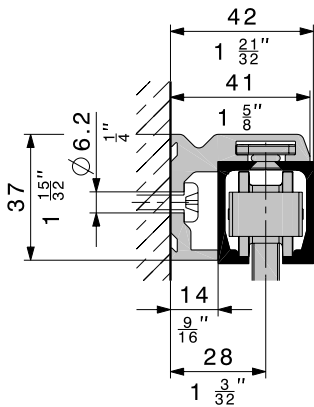

## HAWA-Junior 40

Max. door thickness 42 mm (1 $\frac{21}{32}$ "

## HAWA-Junior 80

Max. door thickness 42 mm (1 $\frac{21}{32}$ "

## HAWA-Junior 120

Max. door thickness 45 mm (1 $\frac{25}{32}$ "

### Description

The clever wall mounting with the new angle profile for HAWA-Junior tracks, door weight up to 120 kg (264 lbs.).