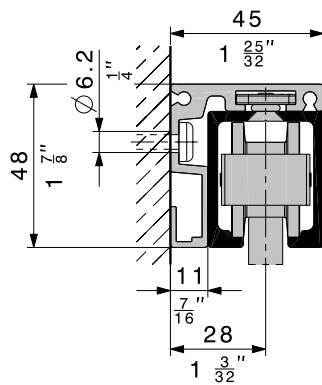

## HAWA-Junior 40

Max. door thickness 42 mm (1 $\frac{21}{32}$ "

## HAWA-Junior 80

Max. door thickness 42 mm (1 $\frac{21}{32}$ "

## HAWA-Junior 120

Max. door thickness 45 mm (1 $\frac{25}{32}$ "

### Description

The clever wall mounting with the new angle profile for HAWA-Junior tracks, door weight up to 120 kg (264 lbs.).