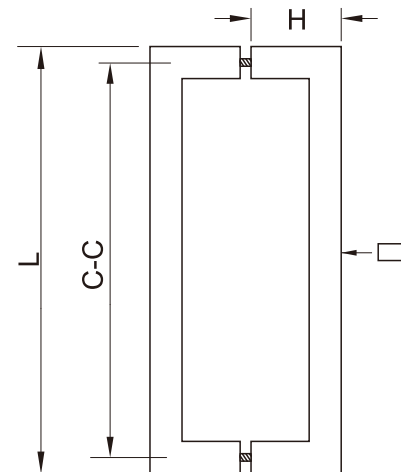

# Technical Detail | Rectangular handle back-to-back

Fit for glass door size: 6-12mm thickness  
 Fit for wooden door size: 35-45mm thickness

MODEL	L	C- C	H	
87D2S101300171	325	300	60	25×38
87D2S101300170	325	300	60	25×38
87D2S101600171	625	600	60	25×38
87D2S101600170	625	600	60	25×38
87D2S101900171	925	900	60	25×38
87D2S101900170	925	900	60	25×38

Finishes  
 171 = Polished  
 170 = Stainless Steel