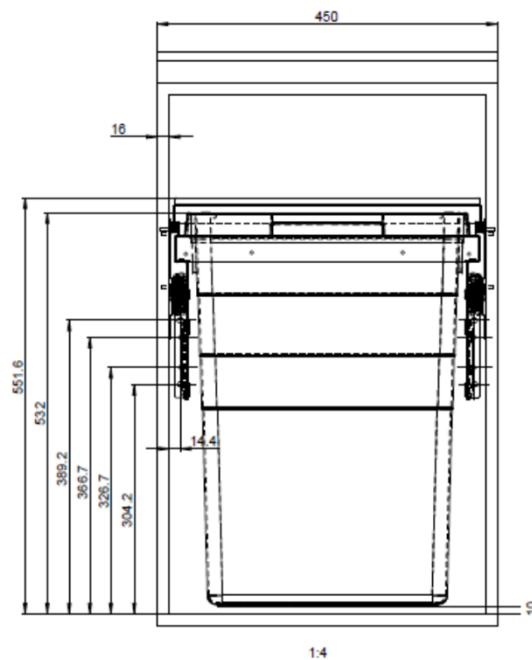

Technical Information 83614100