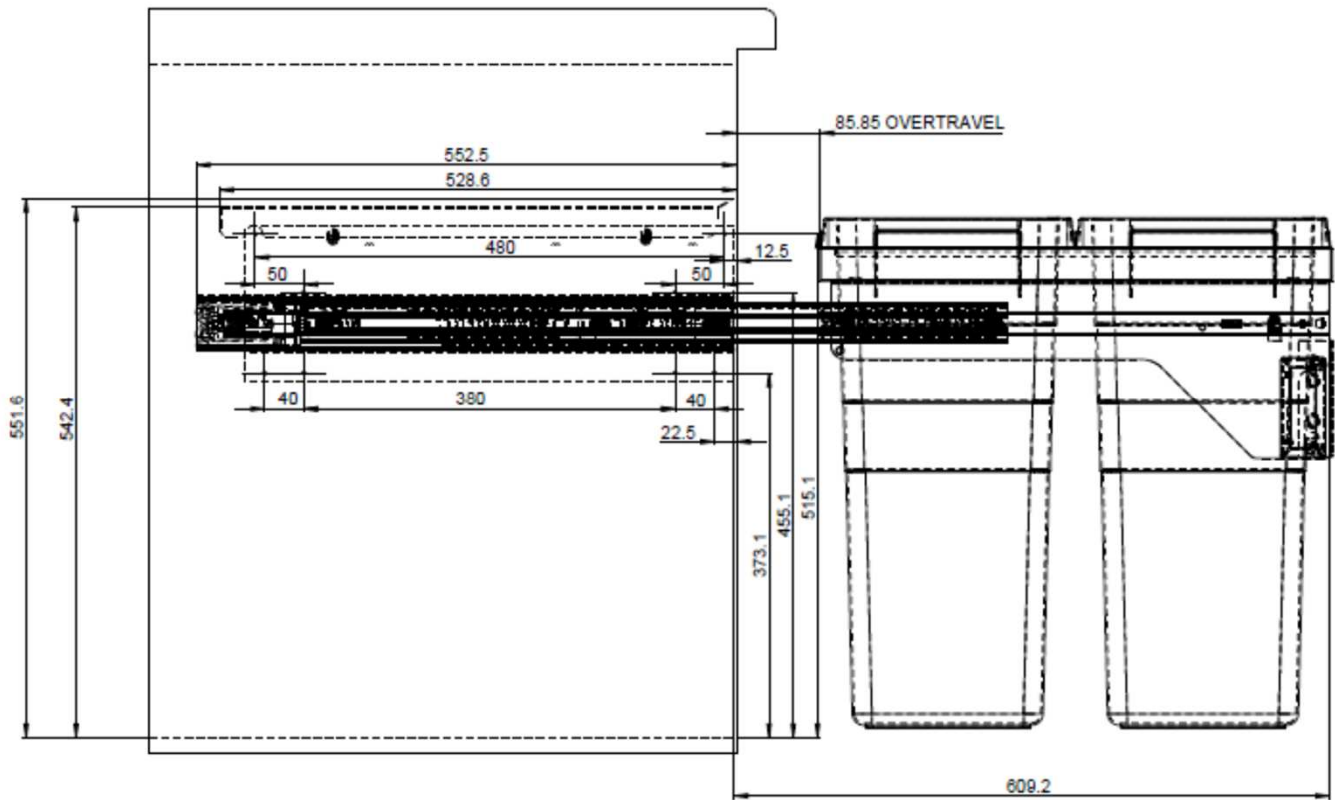

Technical Information 83614100