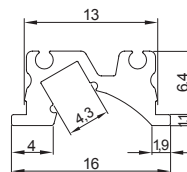

##### VARIO track on the right side:

- Light must be rotated
- Beam angle outside the closet/cabinet (see sketches)

### LD 8112 Cable outlet left/Standard version

Qty.	Art. No.	Light Color	Wattage	Length inch (mm)	Cable Length inch (mm)	Suits shelves inch (mm)
	811209512290	3000K	1W	3.74 (95)	5.91 (150)	12 – --
	811212012290	3000K	2W	4.72 (120)	7.87 (200)	13 – 17
	811224512290	3000K	3,9W	9.65 (245)	9.84 (250)	18 – 23
	811239512290	3000K	6,8W	15.55 (395)	9.84 (250)	24 – 29
	811254512290	3000K	9,6W	21.45 (545)	9.84 (250)	30 – 35
	811269512290	3000K	12,5W	27.36 (695)	9.84 (250)	36 – --
	811209512490	4000K	1W	3.74 (95)	5.91 (150)	12 – --
	811212012490	4000K	2W	4.72 (120)	7.87 (200)	13 – 17
	811224512490	4000K	3,9W	9.65 (245)	9.84 (250)	18 – 23
	811239512490	4000K	6,8W	15.55 (395)	9.84 (250)	24 – 29
	811254512490	4000K	9,6W	21.45 (545)	9.84 (250)	30 – 35
	811269512490	4000K	12,5W	27.36 (695)	9.84 (250)	36 – --

### DIMENSIONS

Cross section

Milling dimension

A. **Standard installation**  
with beam angle inside the closet/cabinet, cable outlet left.

B. Installation with beam angle outside the closet/cabinet, cable outlet right.