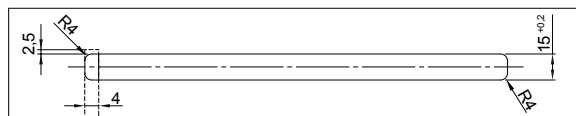

##### VARIO track on the right side:

- Light must be rotated
- Beam angle outside the closet/cabinet (see sketches)

### LD 8112 Cable outlet left/Standard version

Qty.	Art. No.	Light Color	Wattage	Length inch (mm)	Cable Length inch (mm)	Suits shelves inch (mm)
	811209512290	3000K	1W	3.74 (95)	5.91 (150)	12 – --
	811212012290	3000K	2W	4.72 (120)	7.87 (200)	13 – 17
	811224512290	3000K	3,9W	9.65 (245)	9.84 (250)	18 – 23
	811239512290	3000K	6,8W	15.55 (395)	9.84 (250)	24 – 29
	811254512290	3000K	9,6W	21.45 (545)	9.84 (250)	30 – 35
	811269512290	3000K	12,5W	27.36 (695)	9.84 (250)	36 – --
	811209512490	4000K	1W	3.74 (95)	5.91 (150)	12 – --
	811212012490	4000K	2W	4.72 (120)	7.87 (200)	13 – 17
	811224512490	4000K	3,9W	9.65 (245)	9.84 (250)	18 – 23
	811239512490	4000K	6,8W	15.55 (395)	9.84 (250)	24 – 29
	811254512490	4000K	9,6W	21.45 (545)	9.84 (250)	30 – 35
	811269512490	4000K	12,5W	27.36 (695)	9.84 (250)	36 – --

### DIMENSIONS

Cross section

Milling dimension

A. **Standard installation**  
with beam angle inside the closet/cabinet, cable outlet left.

B. Installation with beam angle outside the closet/cabinet, cable outlet right.