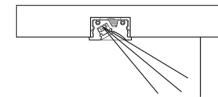

DIMENSIONS

Cross section

Milling dimension

A. Standard installation with beam angle inside the closet/cabinet, cable outlet left.

B. Installation with beam angle outside the closet/cabinet, cable outlet right.

LD 8112 NATURAL ALUMINIUM PROFILE

View into the profile without end cap.

Light with opal cover and end cap.

Explore the many control options for the X-Driver system: www.richelieu.com.