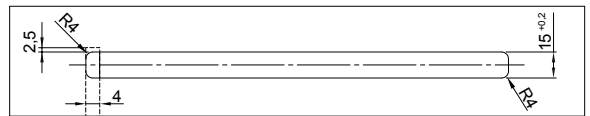

Installation with VARIO Power Conductor System

Standard Version:

- VARIO track on the left side
- Cable outlet left
- Beam angle inside the closet/cabinet

Caution!

VARIO track on the right side:

- Light must be rotated
- Beam angle outside the closet/cabinet (see sketches)

LD 8112 Cable outlet left/Standard version

Qty.	Art. No.	Light Color	Wattage	Length inch (mm)	Cable Length inch (mm)	Suits shelves inch (mm)
	8112095122010	3000K	1W	3.74 (95)	5.91 (150)	12 – --
	8112120122010	3000K	2W	4.72 (120)	7.87 (200)	13 – 17
	8112245122010	3000K	3,9W	9.65 (245)	9.84 (250)	18 – 23
	8112395122010	3000K	6,8W	15.55 (395)	9.84 (250)	24 – 29
	8112545122010	3000K	9,6W	21.45 (545)	9.84 (250)	30 – 35
	8112695122010	3000K	12,5W	27.36 (695)	9.84 (250)	36 – --
	8112095124010	4000K	1W	3.74 (95)	5.91 (150)	12 – --
	8112120124010	4000K	2W	4.72 (120)	7.87 (200)	13 – 17
	8112245124010	4000K	3,9W	9.65 (245)	9.84 (250)	18 – 23
	8112395124010	4000K	6,8W	15.55 (395)	9.84 (250)	24 – 29
	8112545124010	4000K	9,6W	21.45 (545)	9.84 (250)	30 – 35
	8112695124010	4000K	12,5W	27.36 (695)	9.84 (250)	36 – --

DIMENSIONS

Cross section

Milling dimension

A. Standard installation with beam angle inside the closet/cabinet, cable outlet left.

B. Installation with beam angle outside the closet/cabinet, cable outlet right.