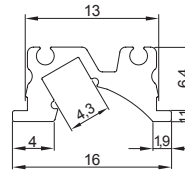

Installation with VARIO Power Conductor System

Standard Version:

- VARIO track on the left side
- Cable outlet left
- Beam angle inside the closet/cabinet

Caution!

VARIO track on the right side:

- Light must be rotated
- Beam angle outside the closet/cabinet (see sketches)

LD 8112 Cable outlet left/Standard version

Qty.	Art. No.	Light Color	Wattage	Length inch (mm)	Cable Length inch (mm)	Suits shelves inch (mm)
	8112095122010	3000K	1W	3.74 (95)	5.91 (150)	12 – --
	8112120122010	3000K	2W	4.72 (120)	7.87 (200)	13 – 17
	8112245122010	3000K	3,9W	9.65 (245)	9.84 (250)	18 – 23
	8112395122010	3000K	6,8W	15.55 (395)	9.84 (250)	24 – 29
	8112545122010	3000K	9,6W	21.45 (545)	9.84 (250)	30 – 35
	8112695122010	3000K	12,5W	27.36 (695)	9.84 (250)	36 – --
	8112095124010	4000K	1W	3.74 (95)	5.91 (150)	12 – --
	8112120124010	4000K	2W	4.72 (120)	7.87 (200)	13 – 17
	8112245124010	4000K	3,9W	9.65 (245)	9.84 (250)	18 – 23
	8112395124010	4000K	6,8W	15.55 (395)	9.84 (250)	24 – 29
	8112545124010	4000K	9,6W	21.45 (545)	9.84 (250)	30 – 35
	8112695124010	4000K	12,5W	27.36 (695)	9.84 (250)	36 – --

DIMENSIONS

Cross section

Milling dimension

A. Standard installation with beam angle inside the closet/cabinet, cable outlet left.

B. Installation with beam angle outside the closet/cabinet, cable outlet right.