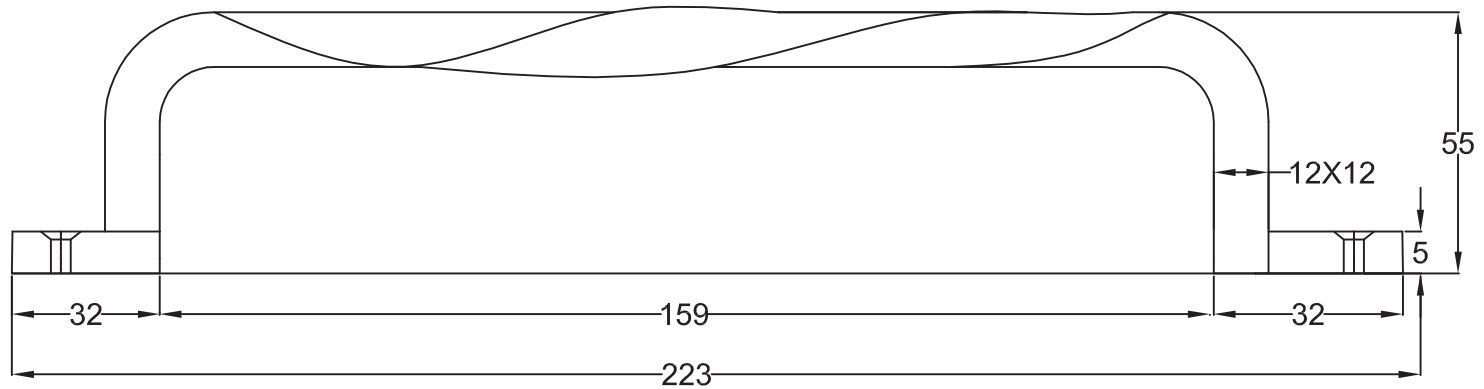

# JINTAN INTERNATIONAL

ITEM CODE : PF-01

ITEM :PULL HANDLE FORGED

- NOTE- 1. No Sharp Edges  
 2. Finish AS per Appd Sample  
 3. General tols.  $\pm 1$ mm

All Dimensions are in mm

		SIGN	DATE	MATERIAL : IRON
	DRAWN	A.Chauhan		SCALE: 1:1
	CHECKED	R.K.Sharma		
	APPROVED	J.K.Jain		