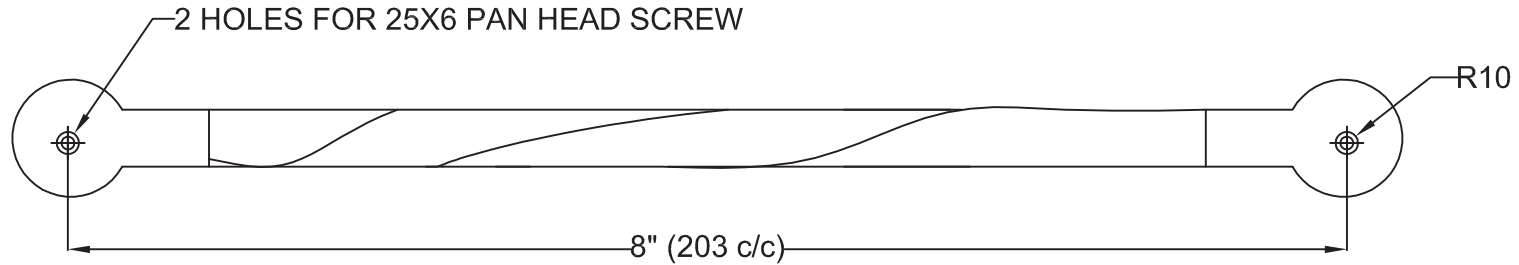

# JINTAN INTERNATIONAL

ITEM CODE : PF-01

ITEM :PULL HANDLE FORGED

- NOTE- 1. No Sharp Edges  
 2. Finish AS per Appd Sample  
 3. General tols.  $\pm 1$ mm

All Dimensions are in mm

		SIGN	DATE	MATERIAL : IRON
	DRAWN	A.Chauhan		SCALE: 1:1
	CHECKED	R.K.Sharma		
	APPROVED	J.K.Jain		