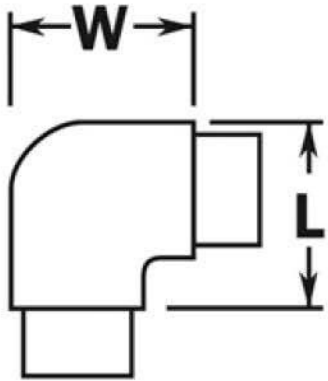

**ARCHITECTURAL RAILING SYSTEMS**

**PART# 7322130** Flush Elbow for 2" Diameter Tubing

D	2-1/2"
L	2-1/2"

<b>MATERIAL</b>	Brass.	
<b>AVAILABLE FINISHES</b>	Polished, Satin, Clear Coat, Powder Coat.	
<b>INSTALLATION</b>	Adhere fitting to tube using Loctite 326 Metal Adhesive	and, if the part is stainless steel, Primer
<b>HARDWARE INCLUDED</b>	---	