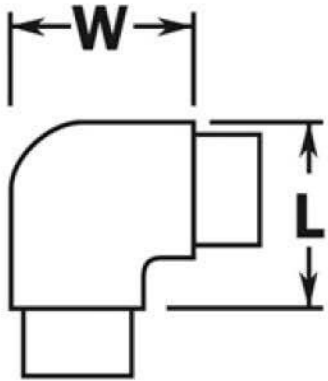

**ARCHITECTURAL RAILING SYSTEMS**

**PART# 732112130**

**Flush Elbow for 1-1/2" Diameter Tubing**

<b>D</b>	2-1/4"
<b>L</b>	2-1/4"

<b>MATERIAL</b>	Brass.	
<b>AVAILABLE FINISHES</b>	Polished, Satin, Clear Coat, Powder Coat.	
<b>INSTALLATION</b>	Adhere fitting to tube using Loctite 326 Metal Adhesive stainless steel, Primer	and, if the part is
<b>HARDWARE INCLUDED</b>	---	