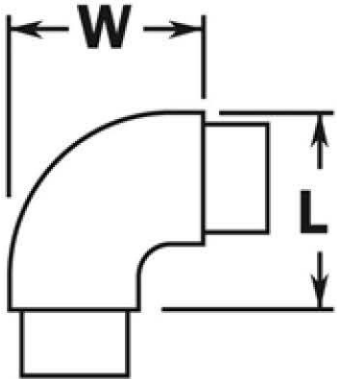

ARCHITECTURAL RAILING SYSTEMS

PART# 7312130

Flush Radius Elbow for 2" Diameter Tubing

W	3"
L	3"

MATERIAL	Brass.
AVAILABLE FINISHES	Polished, Satin, Clear Coat, Powder Coat.
INSTALLATION	Adhere fitting to tube using Loctite 326 Metal Adhesive and Primer
HARDWARE INCLUDED	2 x #8 x 5/8" Philips pan head self drilling screws.