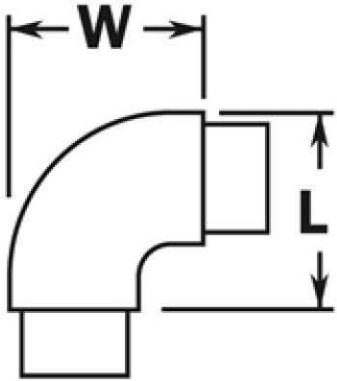

**ARCHITECTURAL RAILING SYSTEMS**

**PART# 7312130**

**Flush Radius Elbow for 2" Diameter Tubing**

W	3"
L	3"

<b>MATERIAL</b>	Brass.
<b>AVAILABLE FINISHES</b>	Polished, Satin, Clear Coat, Powder Coat.
<b>INSTALLATION</b>	Adhere fitting to tube using Loctite 326 Metal Adhesive and Primer
<b>HARDWARE INCLUDED</b>	2 x #8 x 5/8" Philips pan head self drilling screws.