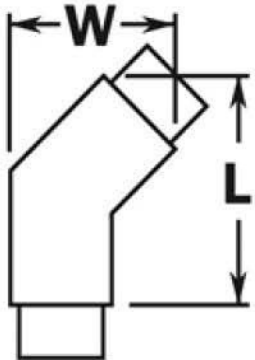

ARCHITECTURAL RAILING SYSTEMS

PART# 730112130

Flush 135 Degree Angle for 1-1/2" Diameter Tubing

W	2-5/16"
L	3"

MATERIAL	Brass.
AVAILABLE FINISHES	Polished, Satin, Clear Coat, Powder Coat.
INSTALLATION	Adhere fitting to tube using Loctite 326 Metal Adhesive
HARDWARE INCLUDED	---