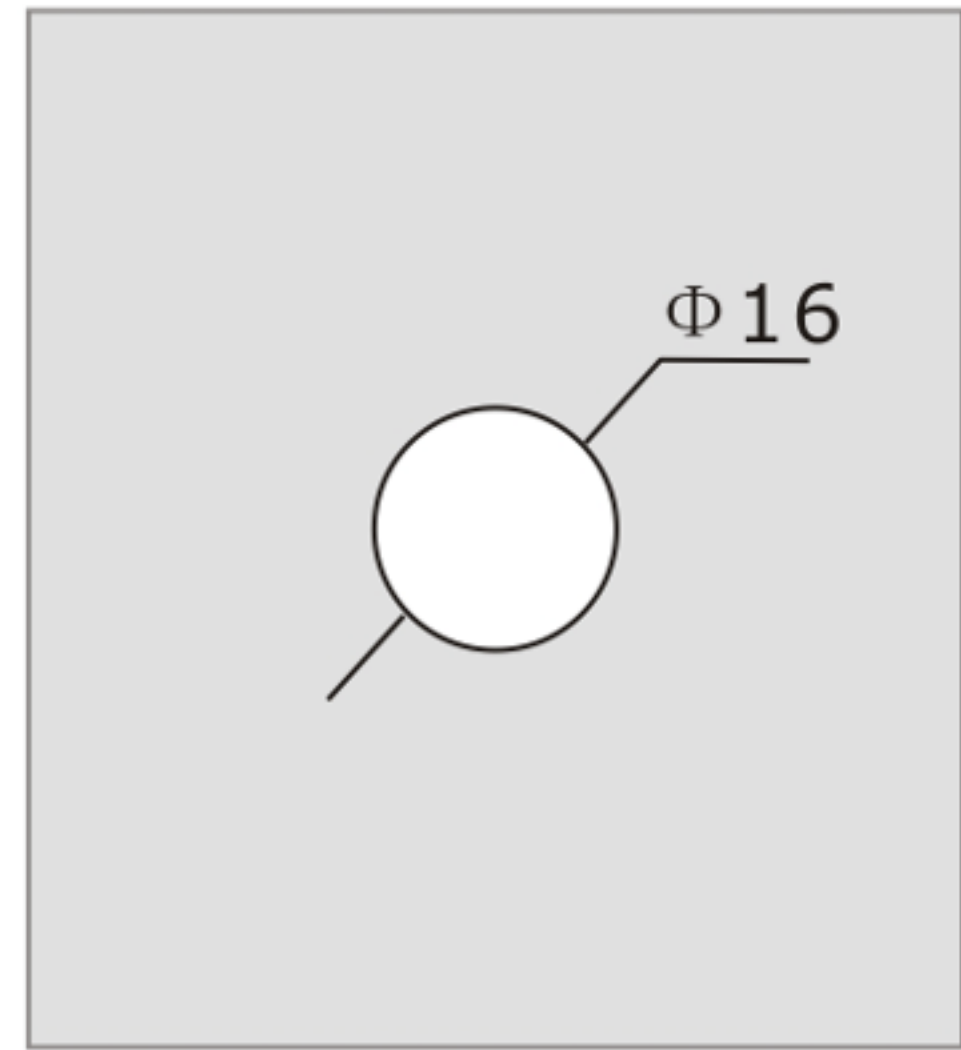

RIVEO™

Aqua 01 PRO SERIES SLIDING DOOR KIT

► Detailed Diagram of Shower Door Components

Parts List			
#	Name	Pic	Qty
1	Roller		2
2	Fixing clip		2
3	Anti-jump		2
4	Rail connector		2
5	Stopper		2
6	Rail		1
7	Guide		1
8	Handle		1

Item#	Finish
705AQUA01DRR	170=Stainless Steel 171=Polished stainless steel 900=Matte Black

Roller