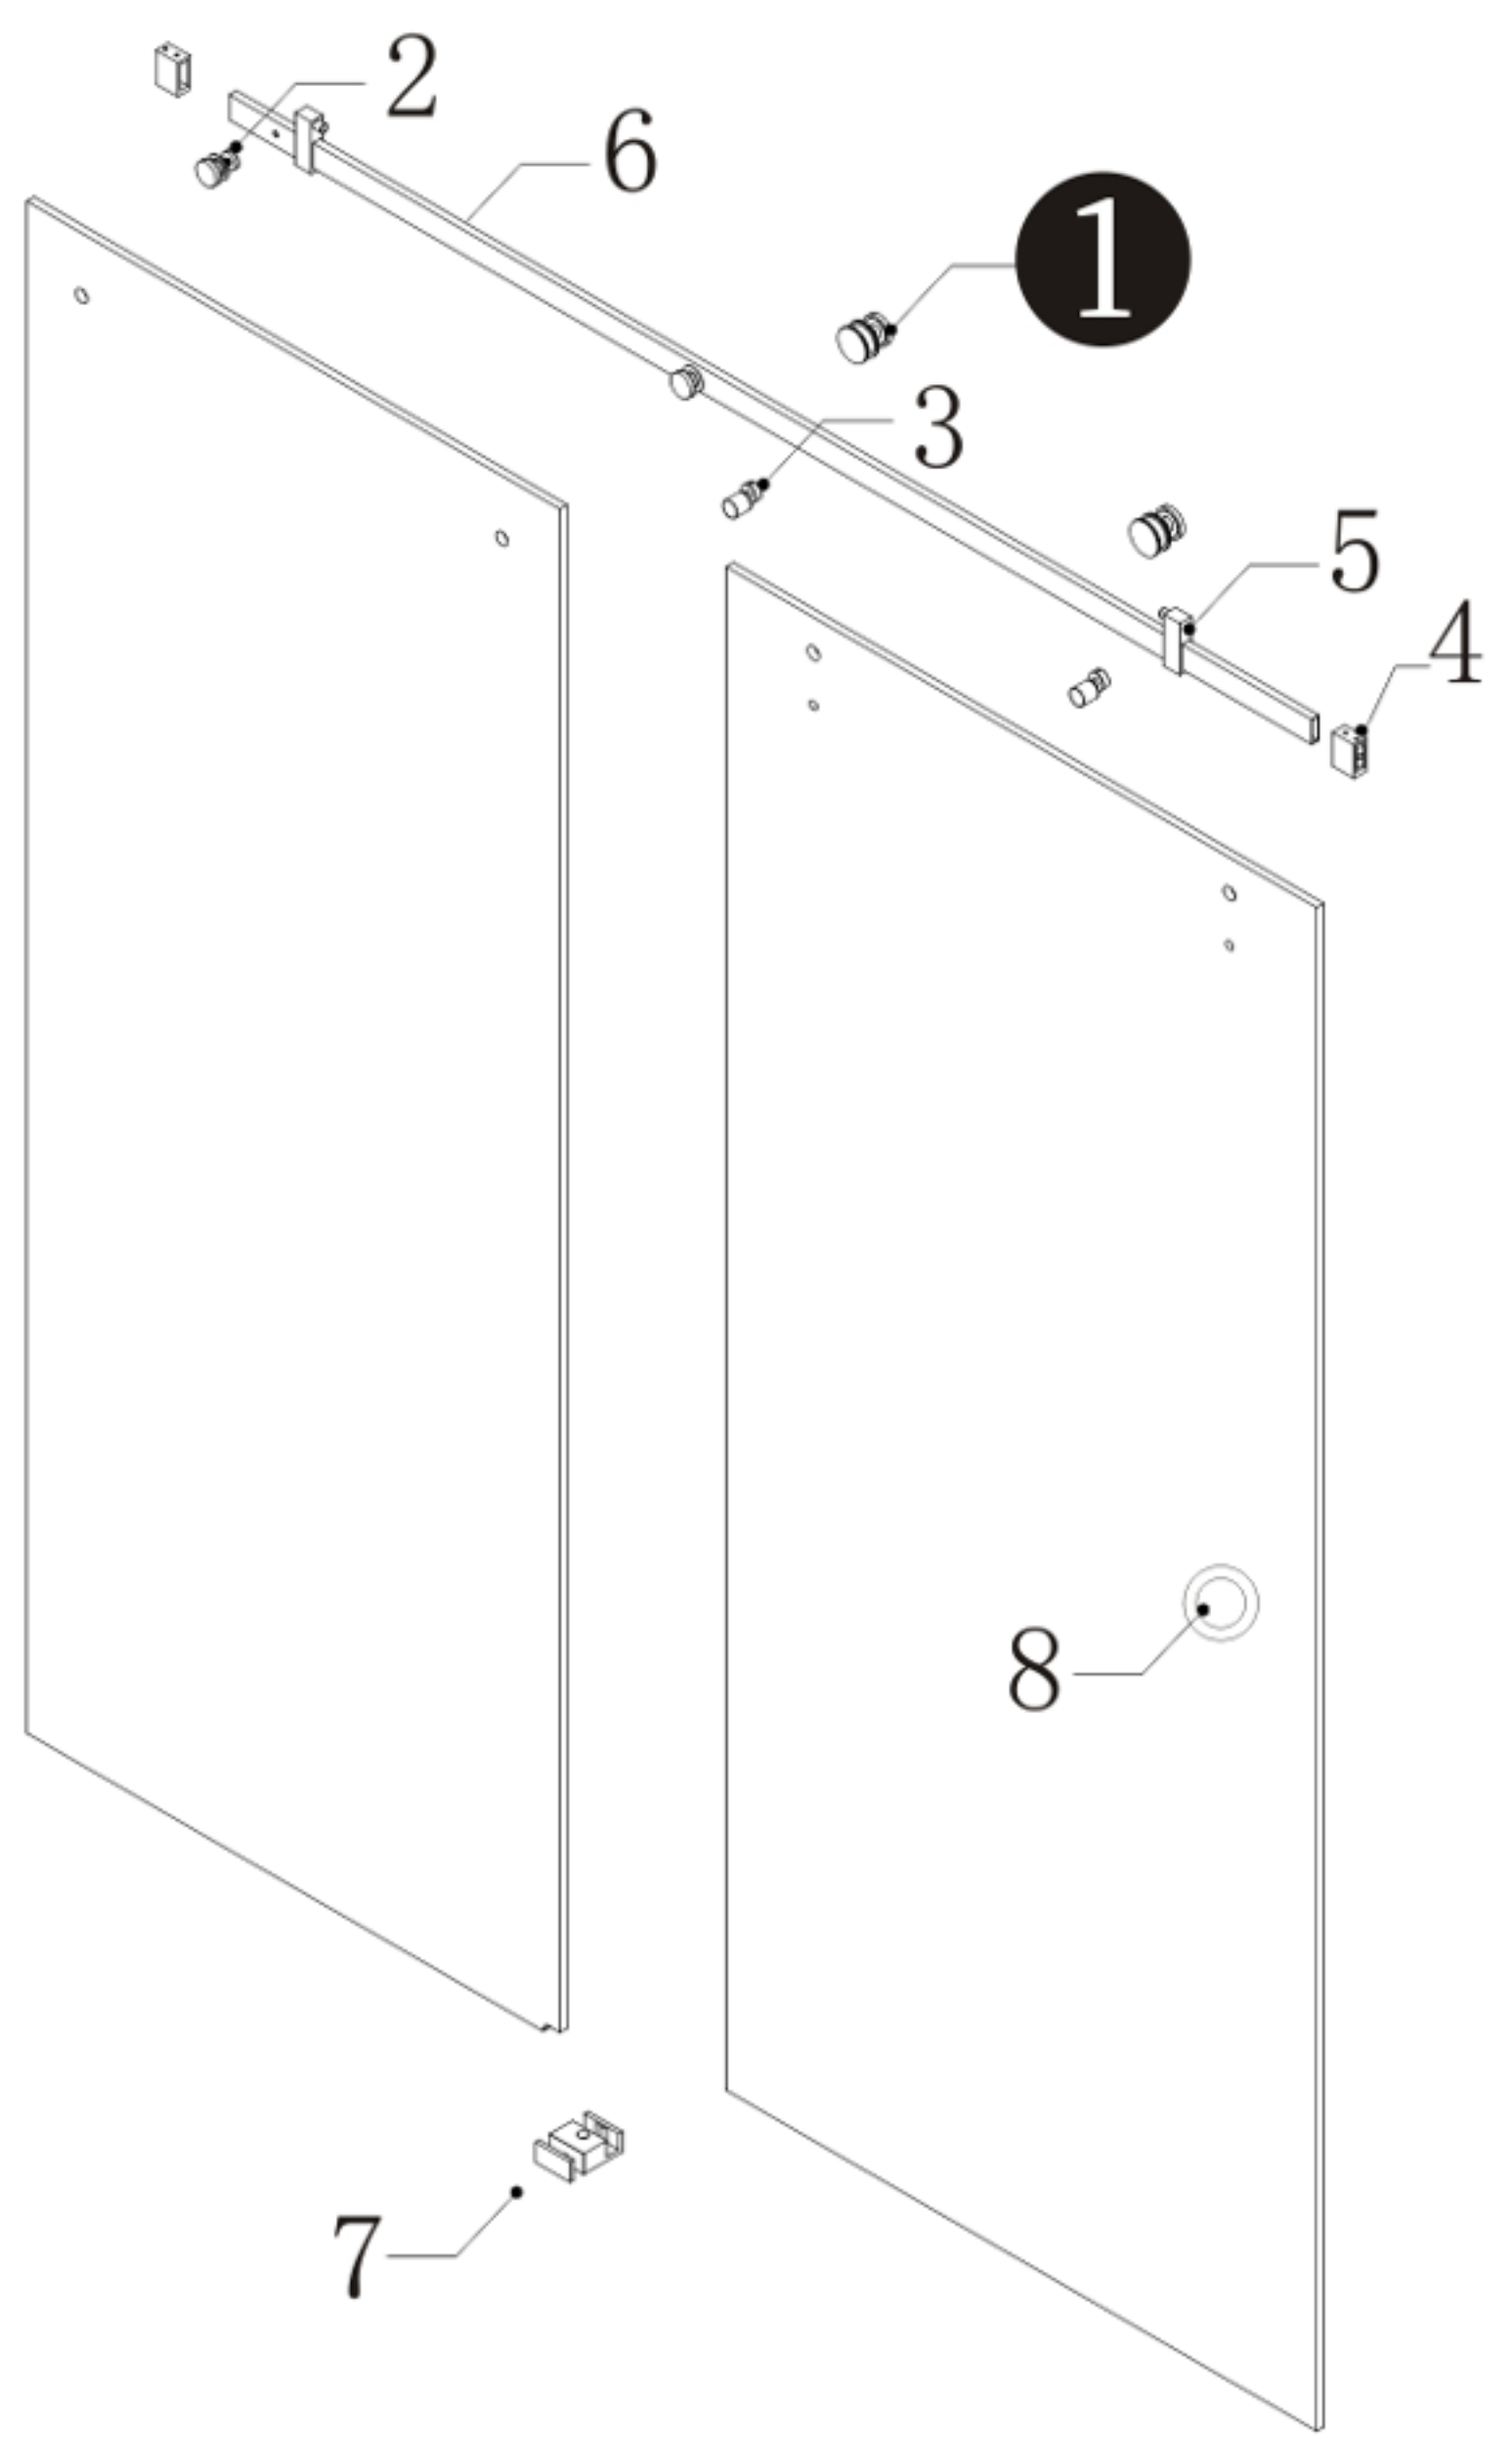

RIVEO™

Aqua 01 PRO SERIES SLIDING DOOR KIT

► Detailed Diagram of Shower Door Components

Parts List			
#	Name	Pic	Qty
1	Roller		2
2	Fixing clip		2
3	Anti-jump		2
4	Rail connector		2
5	Stopper		2
6	Rail		1
7	Guide		1
8	Handle		1

Item#	Finish
705AQUA01DRR	170=Stainless Steel 171=Polished stainless steel 900=Matte Black

Roller