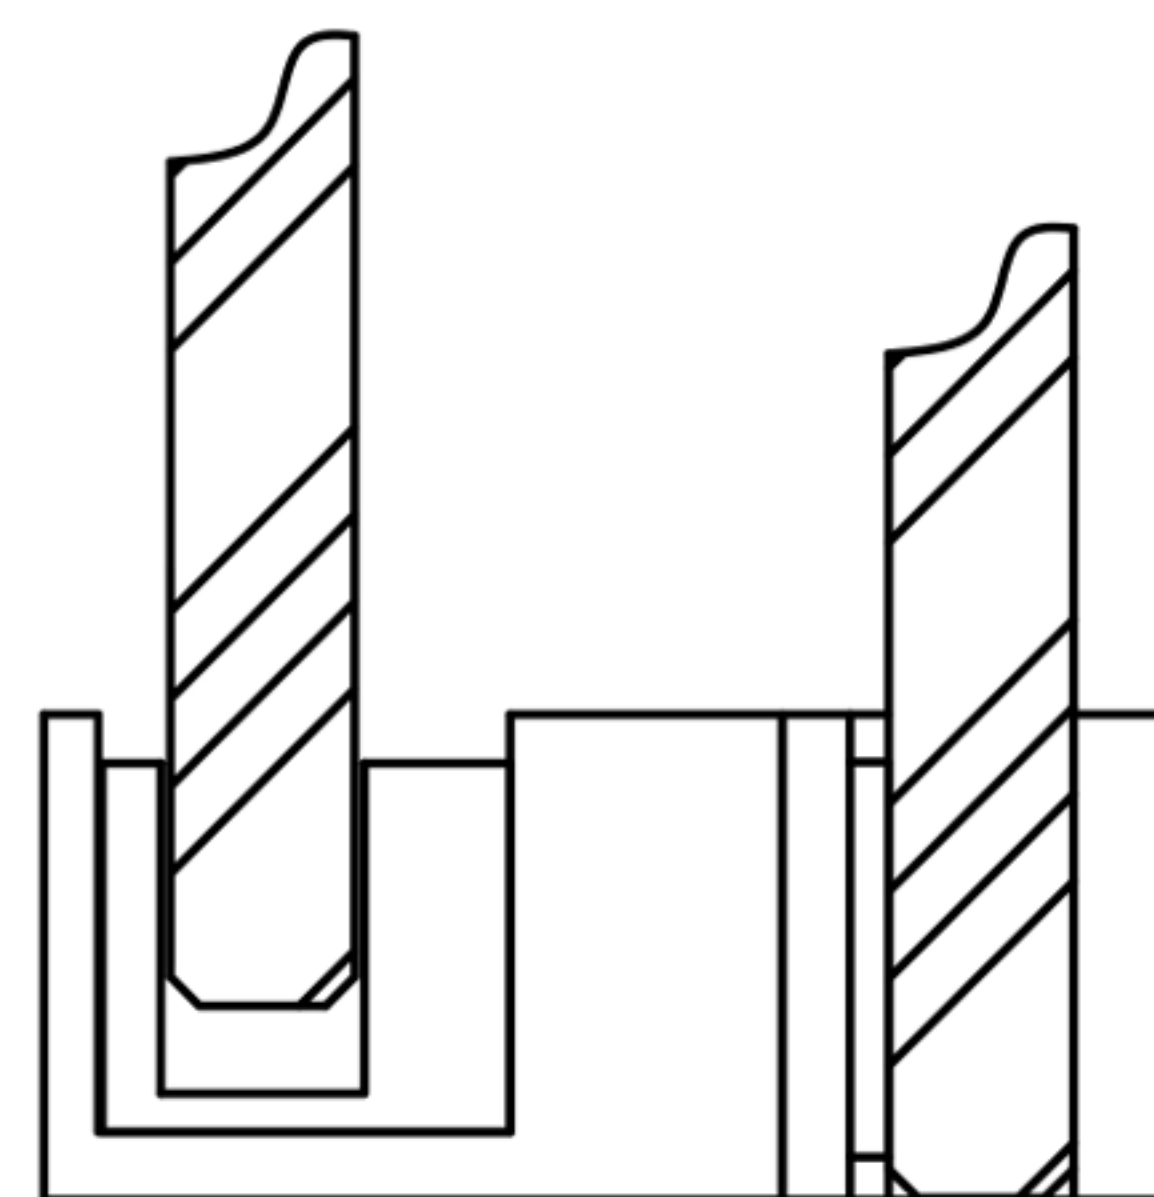

RIVEO™

Aqua 01 PRO SERIES SLIDING DOOR KIT

► Detailed Diagram of Shower Door Components

Parts List			
#	Name	Pic	Qty
1	Roller		2
2	Fixing clip		2
3	Anti-jump		2
4	Rail connector		2
5	Stopper		2
6	Rail		1
7	Guide		1
8	Handle		1

Door side Fixed panel side

Guide

Item#	Finish
705AQUA01BDG	170=Stainless Steel
	171=Polished stainless steel
	900=Matte Black

For 8mm glass

For 10mm glass