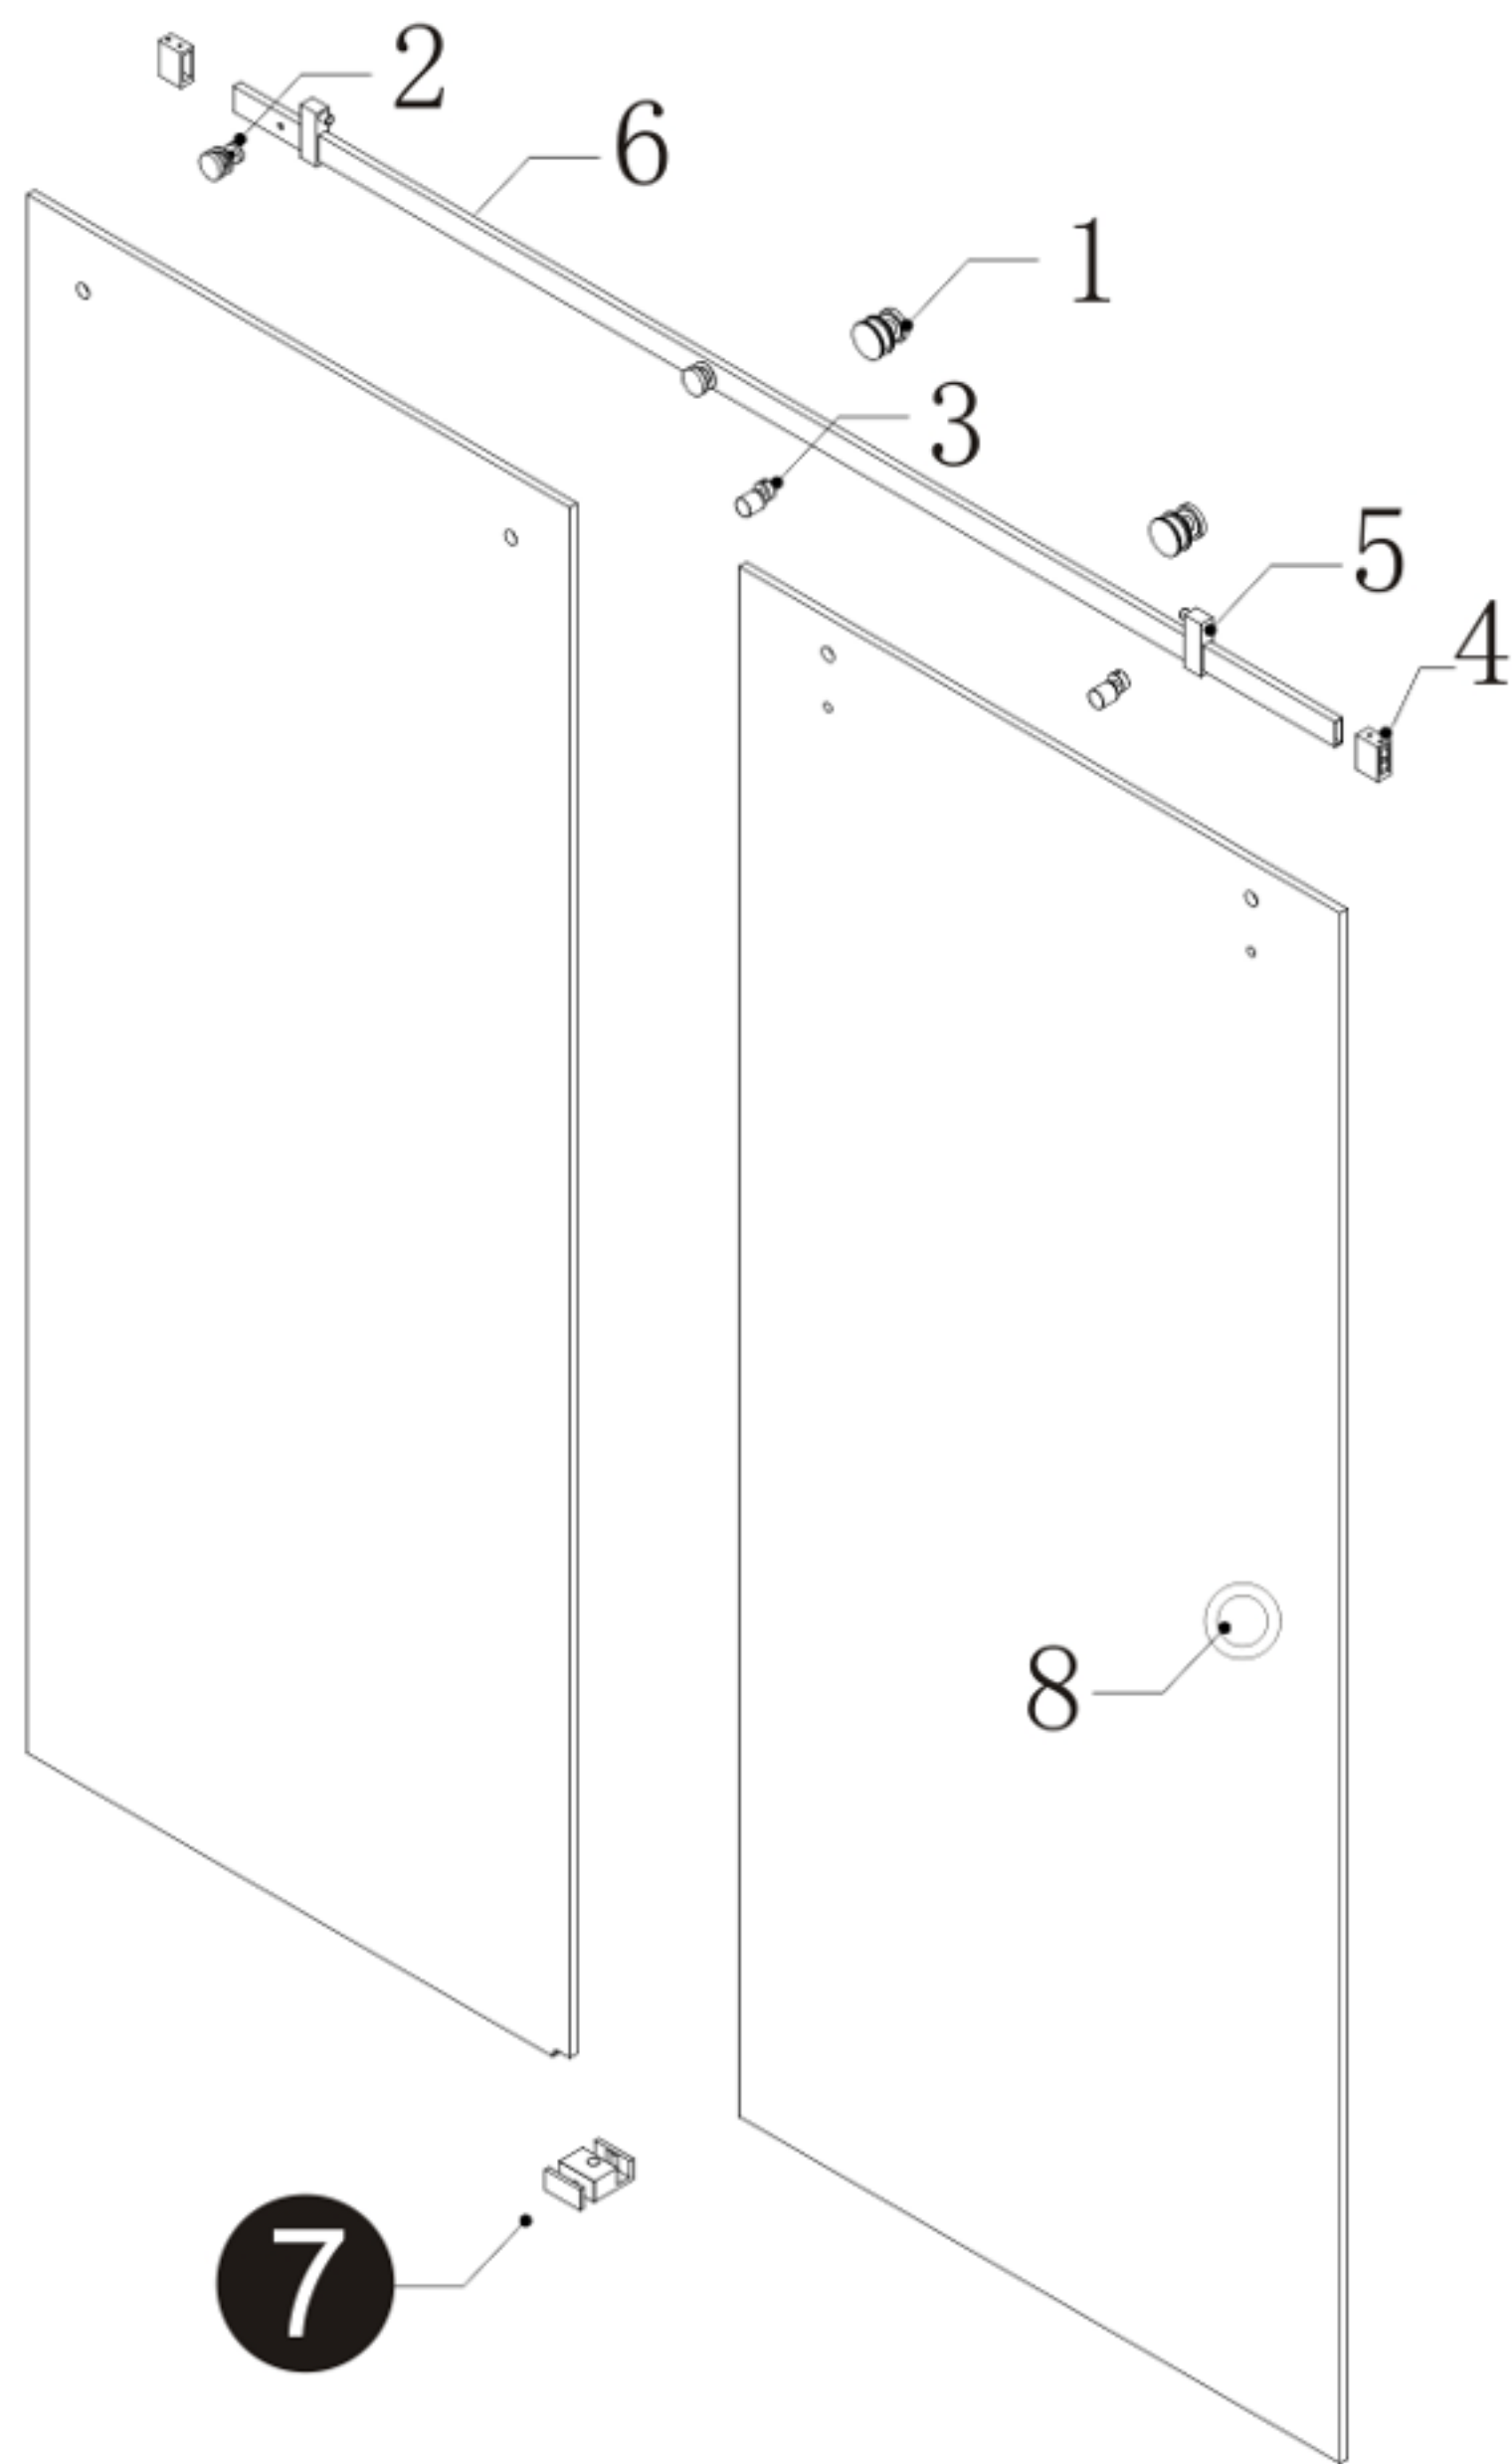

RIVEO™

Aqua 01 PRO SERIES SLIDING DOOR KIT

► Detailed Diagram of Shower Door Components

Parts List			
#	Name	Pic	Qty
1	Roller		2
2	Fixing clip		2
3	Anti-jump		2
4	Rail connector		2
5	Stopper		2
6	Rail		1
7	Guide		1
8	Handle		1

Door side Fixed panel side

Guide

Item#	Finish
705AQUA01BDG	170=Stainless Steel
	171=Polished stainless steel
	900=Matte Black

For 8mm glass

For 10mm glass