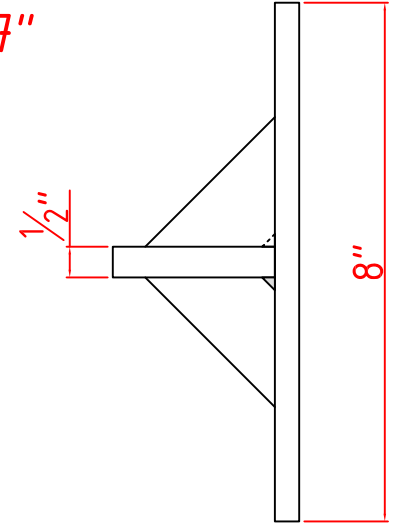

SPEC:
 Bracket Total Length: 16"
 Effective Length: 13" (with 1/2" drywall)
 Suggested for countertop: 14" ~ 17"

 	2021.09.15	Initial release	Floating Countertop Bracket, 12"		Ratio	1 : 1
	Date	Notes	Item # 68121690			
			Material	Carbon Steel	Unit	inch
			Finish	Powder coated	Page	of