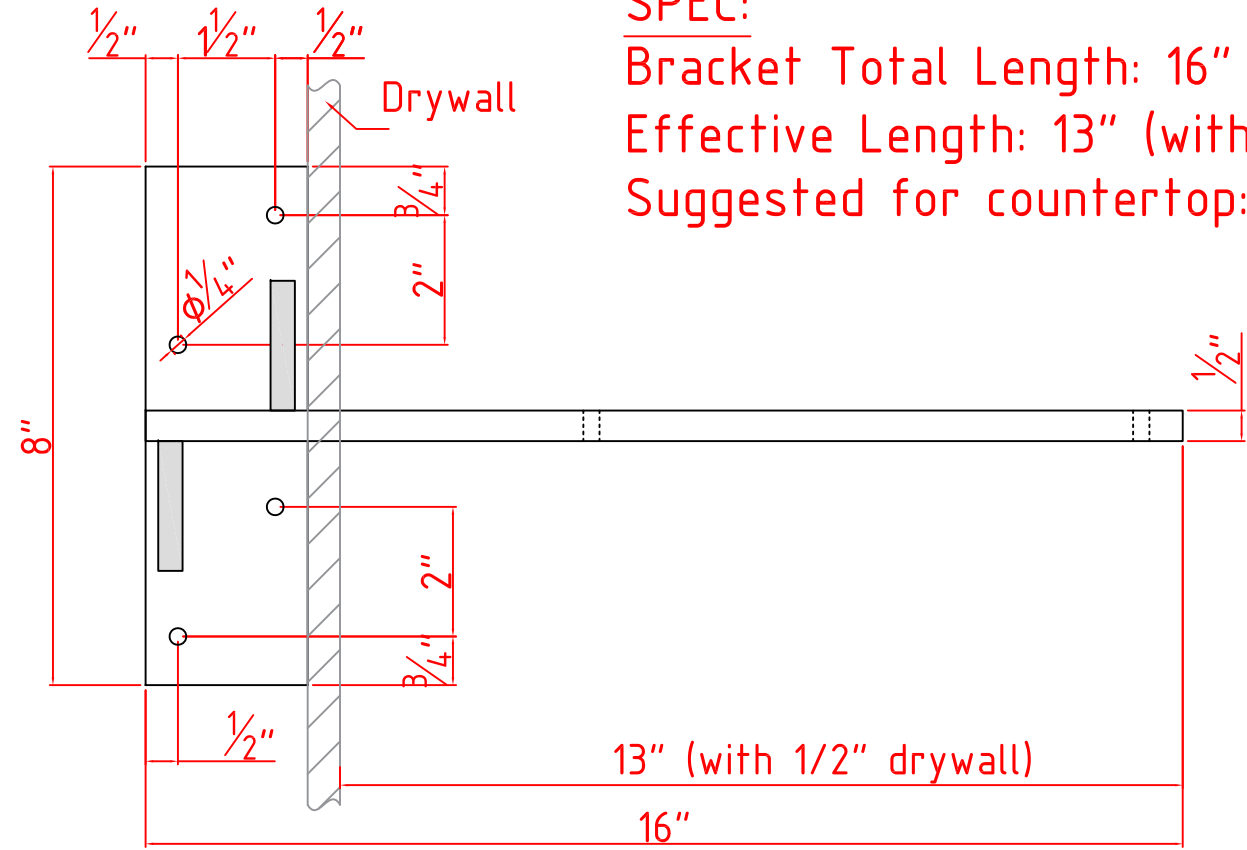

SPEC:
 Bracket Total Length: 16"
 Effective Length: 13" (with 1/2" drywall)
 Suggested for countertop: 14" ~ 17"

 	2021.09.15	Initial release	Floating Countertop Bracket, 12"		Ratio	1 : 1
	Date	Notes	Item # 68121690			
			Material	Carbon Steel	Unit	inch
			Finish	Powder coated	Page	of