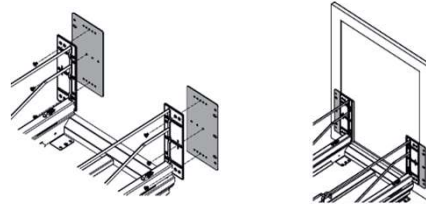

No.	Description	Prod. Width	Product Thickness	Product Height
25079100	K-WASTE WIDE DOOR BRACKET SLVR	3 15/16" (100mm)	1/8" (3mm)	7 7/8" (200mm)