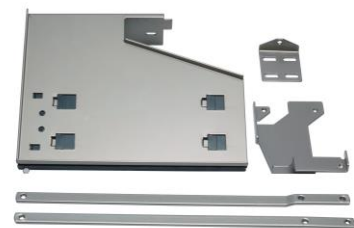

Push to open device (PTO)

Advantages

- Can be equipped with a push to open device (PTO) for easy opening when you have your hands full. A light touch on the door activate the opening device. Sold separately.
- Elegant side railing that keeps bins in place during opening and closing.
- Available in chrome and silver grey finish.
- Easy mounting on the bottom of the cabinet with only few screws.
- Door mounting brackets with adjustment in all directions.
- Suitable for cabinets with overlay or inset doors.
- Full extension undermount slides equipped with a soft closing device.
- Offered in single bin version or double bin version, bins sold separately.
- Bins of 36 qt and 52 Qt and lids are available in white and grey color.
- The single bin version offers extra storage space at the back, ideal to store cleaning products
- Load capacity of 100 lbs..