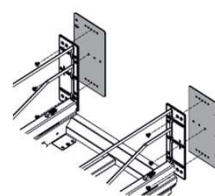

No.	Description	Prod. Width	Product Thickness	Product Height
25079100	K-WASTE WIDE DOOR BRACKET SLVR	3 15/16" (100mm)	1/8" (3mm)	7 7/8" (200mm)
25079155	K-WASTE WIDE DOOR BRACKET CHAMP	3 15/16" (100mm)	1/8" (3mm)	7 7/8" (200mm)