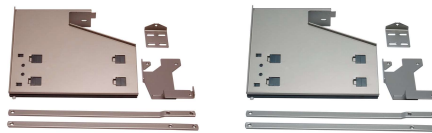

### Advantages

- Suitable for face frame or frameless cabinets
- Easy mounting on the bottom of the cabinet and to the cabinet door.
- The door mounting brackets offer finetuning adjustments in all directions.
- Comes equipped with full extension undermount slides and a soft closing device.
- Can also be equipped with a “push to open” device which opens the system with a little push on the door, practical when you have your hands full. No electricity required!
- Sturdy yet elegant side railing that keeps bins in place during opening and closing.
- Load capacity of 100 lbs..
- Available in chrome, silver grey or champagne finish.
- 2 frames widths available for single or double bins.
- Bin options: 28 qt, 36 qt and 52 qt
- Option lids available in matching colors for the 35Qt and 52Qt bins only.
- The smaller frame offers an extra storage shelf at the back, when using a single 36 or 52 Qt bin. Ideal to store cleaning products. When using two 28 Qt bins, the rear shelf must be removed.

**Note:** The 28 Qt (26,5L) bins can only be used as a set/2 with the narrow frame. The frame’s rear shelf must also be removed

Lids available in White, Silver Grey or Champagne finish. Fit on both 36 Qt and 52 Qt bins only

### For a complete set, order :

- 1 frame (Wide or narrow version)
- 1 or 2 bins
- 1 lid (for use with 36Qt or 52Qt bins only)
- 1 PTO system (Optional Push to Open device)

**Narrow Frame:**  
for 1 x 36Qt or  
1X 52Qt or  
2 x 28 Qt Bins.

### FRAMES

Model	Silver Grey	Chrome	Champagne	Min. opening Width	Min. interior Depth	Min. opening Height
Narrow	61010100	61010140	61010155	FF : 11 1/2" (292mm) FL : 12 1/2" (318mm)	22 3/8" (568mm)	Bin height + Lid Height + 1 1/2" (38mm)
Wide	61020100	61020140	61020155	FF : 14 1/2" (368mm) FL : 15 1/2" (394mm)	22 3/8" (568mm)	Bin height + Lid Height + 1 1/2" (38mm)