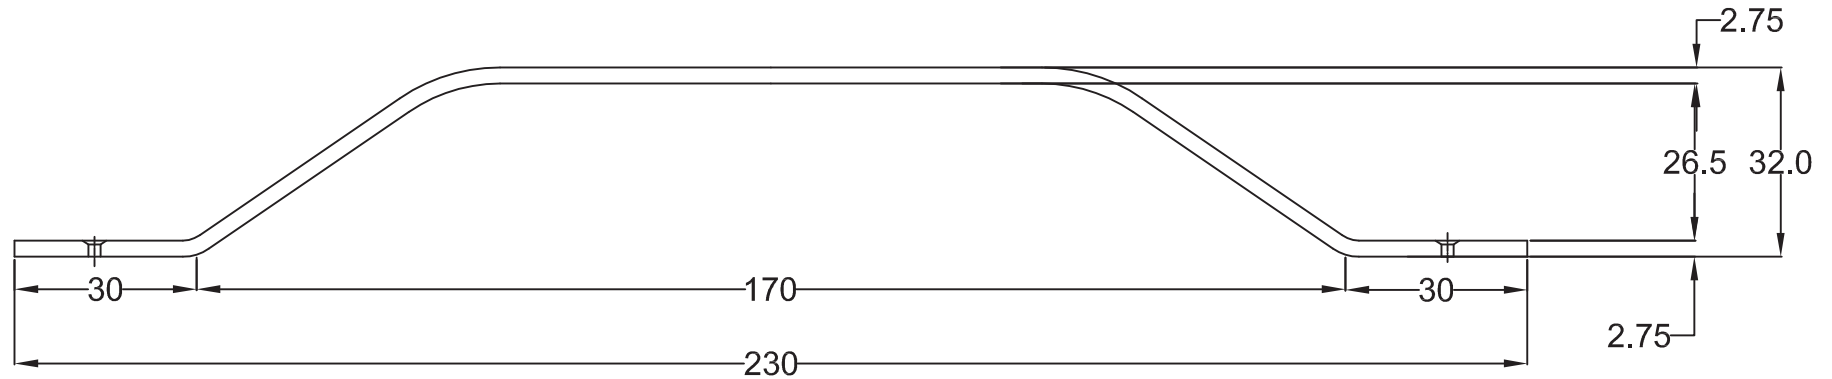

JINTAN INTERNATIONAL

ITEM CODE : PHF-01

ITEM : PULL HANDLE - FALCON

- NOTE- 1. No Sharp Edges
2. Finish AS per Appd Sample
3. General tols. ± 1 mm

All Dimensions are in mm

		SIGN	DATE	MATERIAL : IRON
	DRAWN	A.Chauhan		SCALE: 1:1
	CHECKED	R.K.Sharma		
	APPROVED	J.K.Jain		