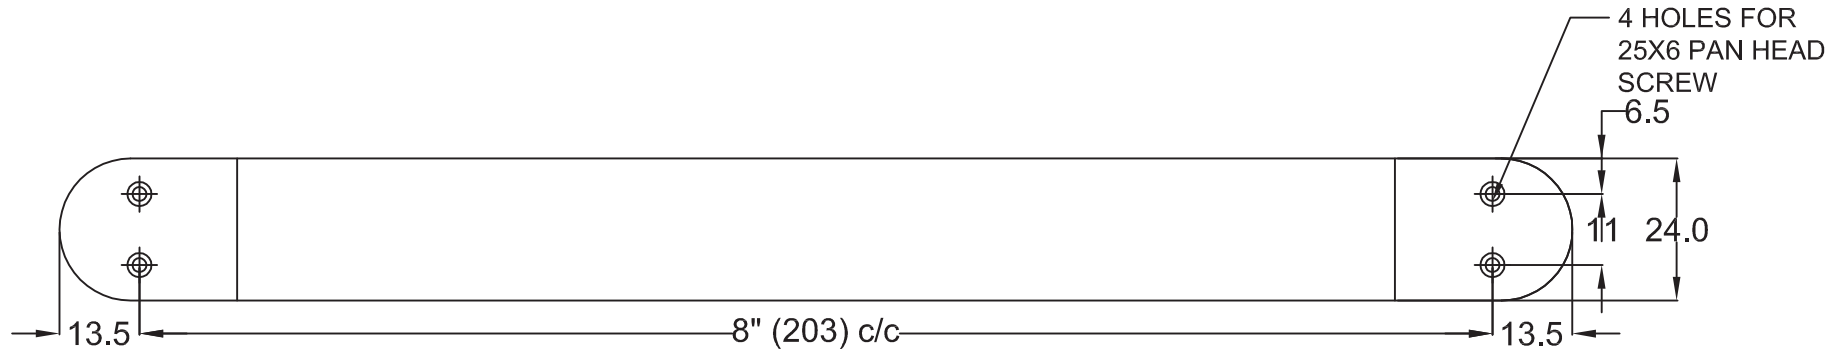

JINTAN INTERNATIONAL

ITEM CODE : PHF-01

ITEM : PULL HANDLE - FALCON

- NOTE- 1. No Sharp Edges
2. Finish AS per Appd Sample
3. General tols. ± 1 mm

All Dimensions are in mm

		SIGN	DATE	MATERIAL : IRON
	DRAWN	A.Chauhan		SCALE: 1:1
	CHECKED	R.K.Sharma		
	APPROVED	J.K.Jain		