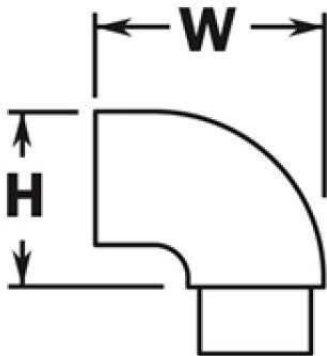

## ARCHITECTURAL RAILING SYSTEMS

**PART# 6082130**

Radius Wall Return for 2" Diameter Tubing

<b>W</b>	<b>3-1/4"</b>
<b>H</b>	<b>3"</b>