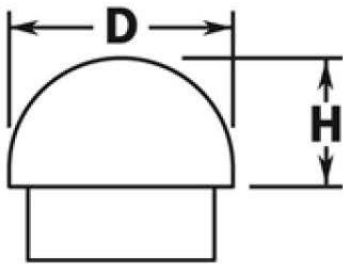

## ARCHITECTURAL RAILING SYSTEMS

**PART# 6022130**

**Half Ball End Cap for 2" Diameter Tubing**

<b>D</b>	2"
<b>H</b>	1"