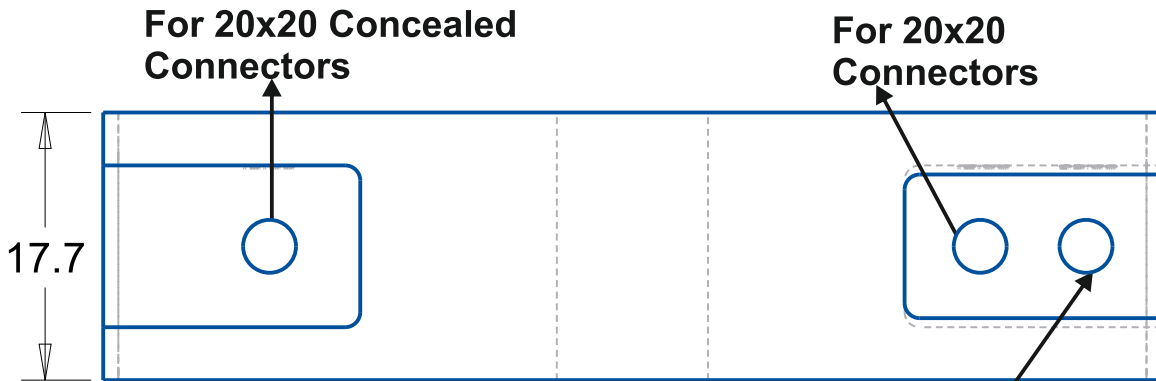

*indication of measurements  
on side Jig*

**For 20x20 Concealed  
Connectors**

**For 20x20  
Connectors**

**For profile 20x20 when  
used with connector  
Ref.: 60202312**