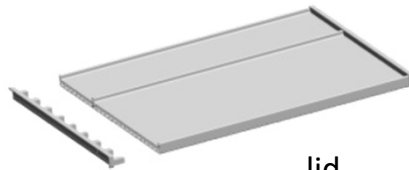

Change your drawer into a wastebin !  
Create a homogeneous look for the interior of your cabinets with the 1to5 solution !

**Product Features**

- ✓ Available for **450mm (17-3/4")** external width cabinets
- ✓ **Wide selection of innovative bins and lids, more functional than ever.**
- ✓ **To be installed with** Blum Tandembox ou Intivo 500 mm (19-11/16")
- ✓ Frame available for 16mm (5/8") or 19mm (3/4") side gable thickness
- ✓ **Comes with an overall lid but individual lids can be ordered as well.**
- ✓ **Additional functionality offered; the dust and pan lid (# 5006100) for example.**

**"1to5"**

System is composed of a frame to be installed inside a double wall drawer and several bins that fit into the frame to have a complete solution.  
Select the right frame and choose the bins depending on your needs

#5206100 et #5209100  
Each code consists of 1 hanging frame and 1 overall lid

lid  
(mounted side to side)

Hanging frame  
(insertion in Blum drawer)

**1) Choose your frame**

- 5206100** - side gable thickness of 16mm (5/8")
- 5209100** - side gable thickness of 19 mm (3/4")

Codes	Description	Internal width
<b>5206100</b>	SET "1TO5" 450MM GREY for cabinet with 16mm (5/8") side gable thickness	418mm (16-1/2")
<b>5209100</b>	SET "1TO5" 450MM GREY for cabinet with 19mm (3/4") side gable thickness	412 mm (16-1/4")