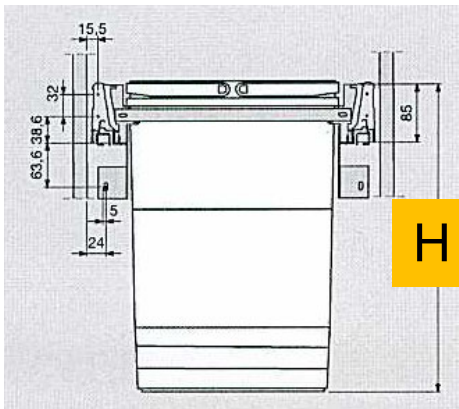

**"1to5"**

System is composed of a frame to be installed inside a double wall drawer and several bins that fit into the frame to have a complete solution.  
Select the right frame and choose the bins depending on your needs

#5206100 et #5209100  
Each code consists of 1 hanging frame and 1 overall lid

lid  
(mounted side to side)

Hanging frame  
(insertion in Blum drawer)

**1) Choose your frame**

- 5206100** - side gable thickness of 16mm (5/8")
- 5209100** - side gable thickness of 19 mm (3/4")

Codes	Description	Internal width
<b>5206100</b>	SET "1TO5" 450MM GREY for cabinet with 16mm (5/8") side gable thickness	418mm (16-1/2")
<b>5209100</b>	SET "1TO5" 450MM GREY for cabinet with 19mm (3/4") side gable thickness	412 mm (16-1/4")

## 2) Choose your bin

Capacity	Code	H
8l	5050100	310mm ( 12 ¼")
17l	5060100	310mm (12 ¼")
26l	5258100	450mm (17 ¾")
32l	5275100	560mm ( 22 1/8")