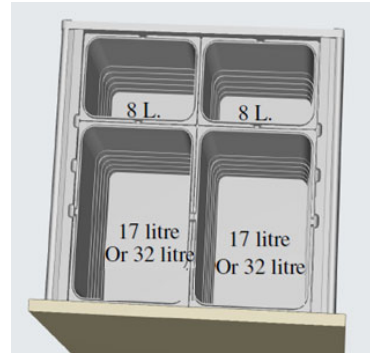

**"1to5"**

System is composed of a frame to be installed inside a double wall drawer and several bins that fit into the frame to have a complete solution.  
Select the right frame and choose the bins depending on your needs

#5206100 et #5209100  
Each code consists of 1 hanging frame and 1 overall lid

lid  
(mounted side to side)

Hanging frame  
(insertion in Blum drawer)

**1) Choose your frame**

- 5206100** - side gable thickness of 16mm (5/8")
- 5209100** - side gable thickness of 19 mm (3/4")

Codes	Description	Internal width
<b>5206100</b>	SET "1TO5" 450MM GREY for cabinet with 16mm (5/8") side gable thickness	418mm (16-1/2")
<b>5209100</b>	SET "1TO5" 450MM GREY for cabinet with 19mm (3/4") side gable thickness	412 mm (16-1/4")

## 2) Choose your bin

Capacity	Code	H
8l	5050100	310mm ( 12 ¼")
17l	5060100	310mm (12 ¼")
26l	5258100	450mm (17 ¾")
32l	5275100	560mm ( 22 1/8")