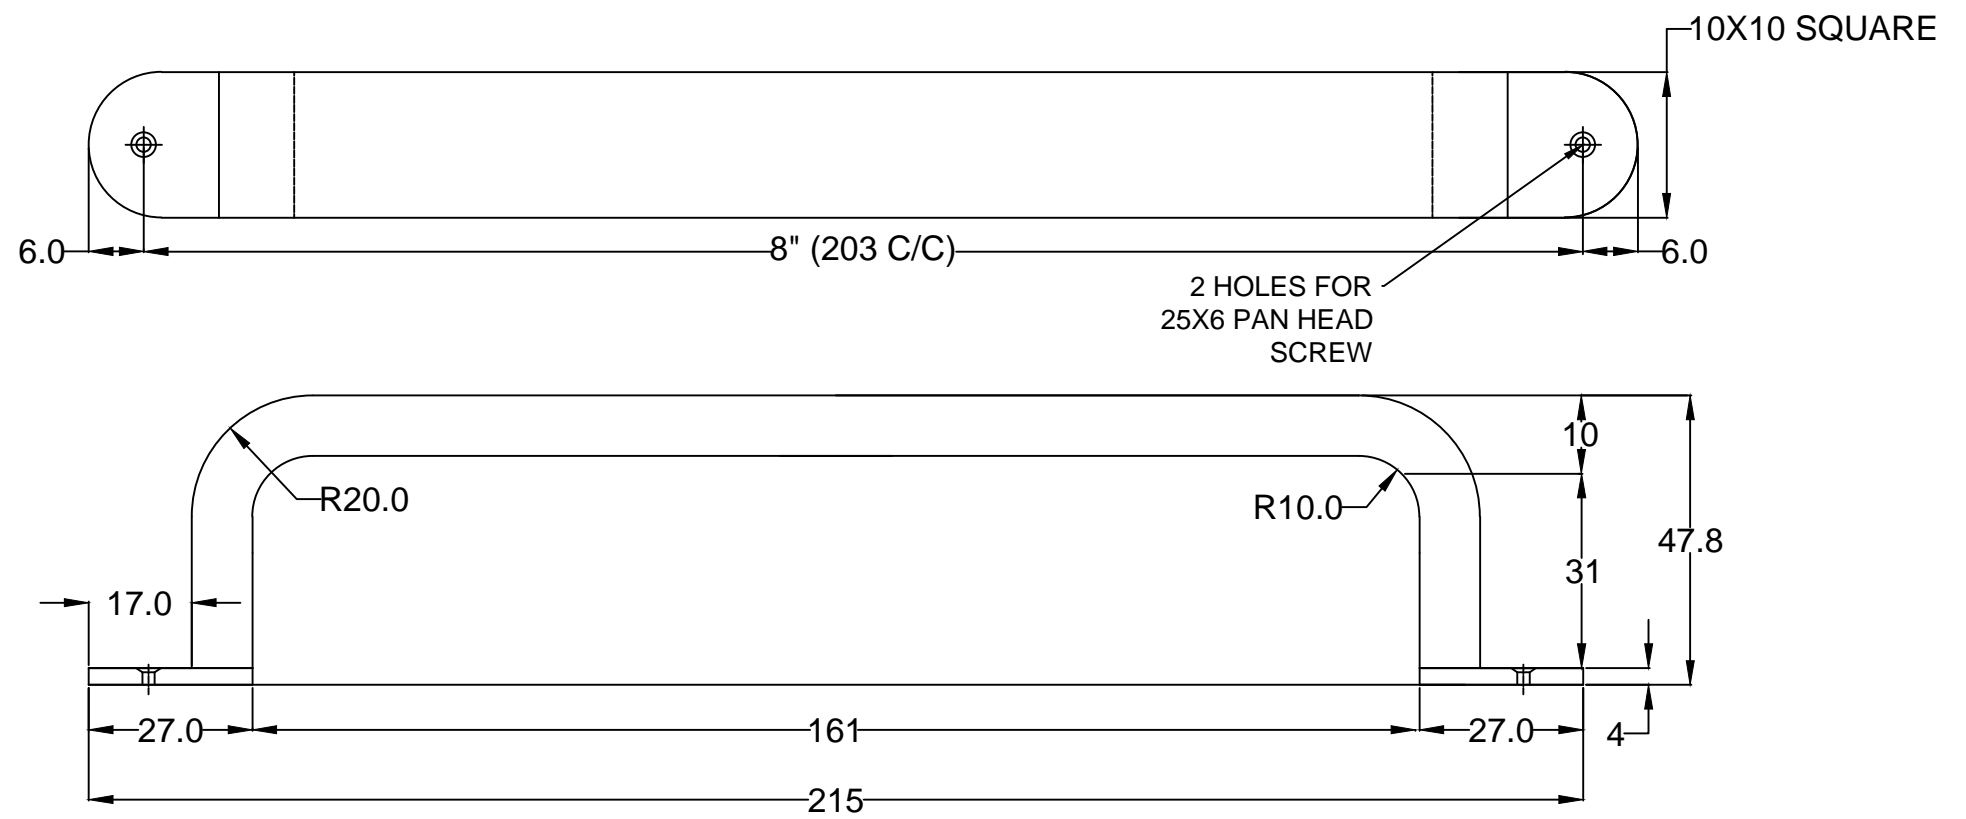

JINTAN INTERNATIONAL

ITEM CODE : PHS-01

ITEM : PULL HANDLE - SANTAFE

- NOTE- 1. No Sharp Edges
 2. Finish AS per Appd Sample
 3. General tols. ±1mm

All Dimensions are in mm

		SIGN	DATE	MATERIAL : IRON
	DRAWN	A.Chauhan		SCALE: 1:1
	CHECKED	R.K.Sharma		
	APPROVED	J.K.Jain		