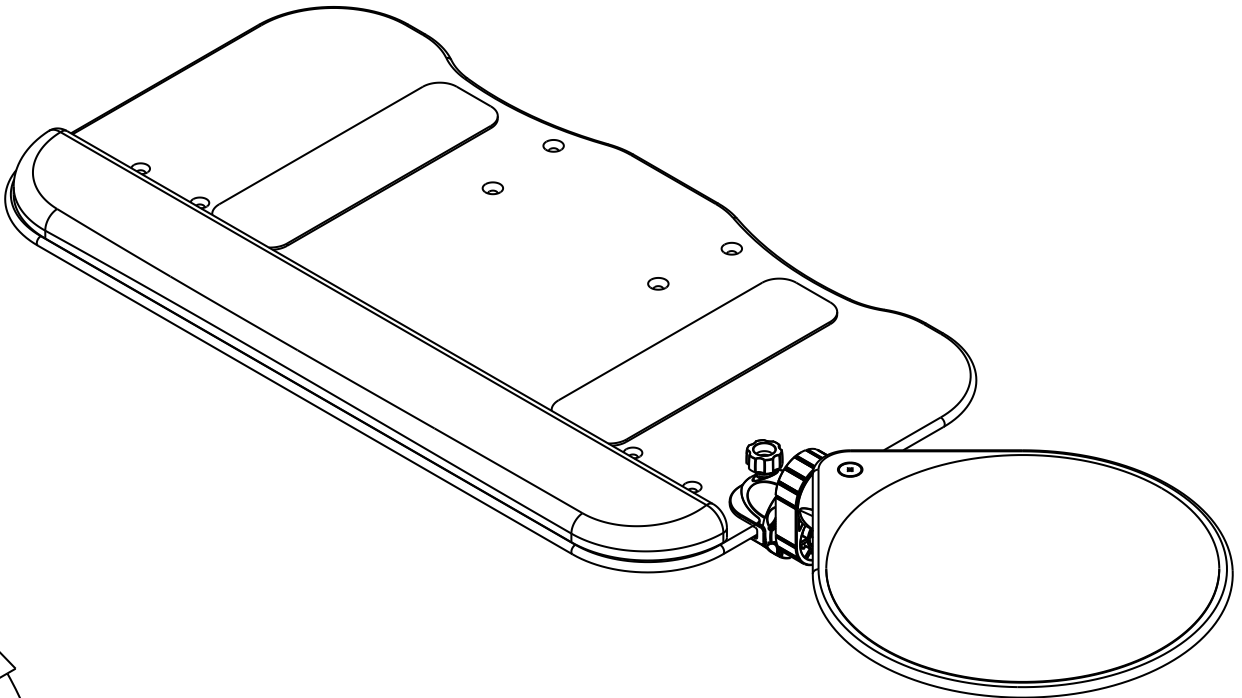

RICHELIEU P/N: 504205100  
COMPX P/N: 6741D2080

360°  
MOUSING  
SURFACE  
SWIVEL

2.0  
MOUSING SURFACE  
VERTICAL  
ADJUSTMENT

360°  
MOUSING SURFACE  
TILT