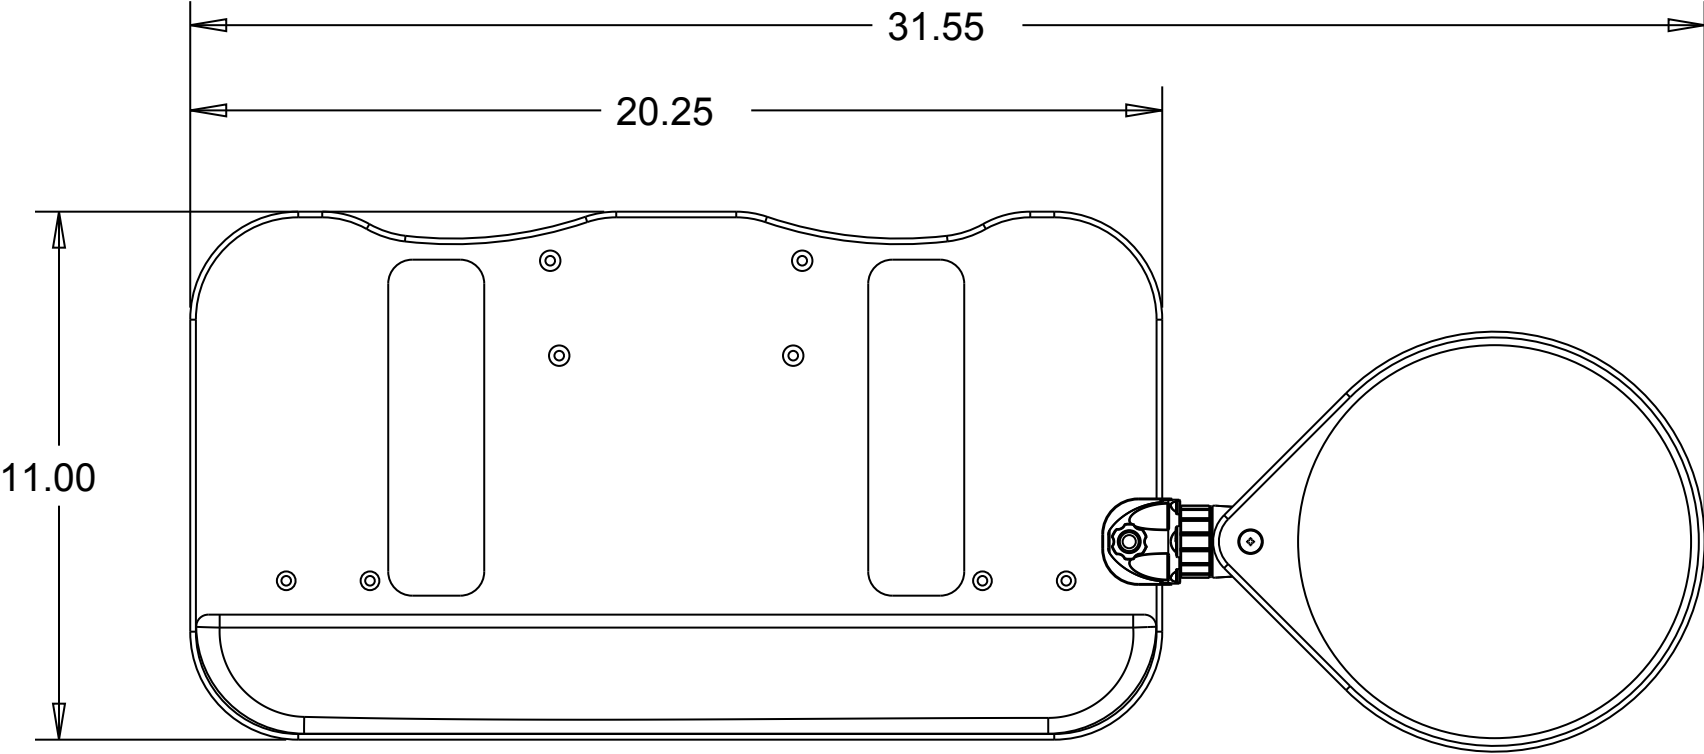

RICHELIEU P/N: 504205100  
COMPX P/N: 6741D2080

360°  
MOUSING  
SURFACE  
SWIVEL

2.0  
MOUSING SURFACE  
VERTICAL  
ADJUSTMENT

360°  
MOUSING SURFACE  
TILT