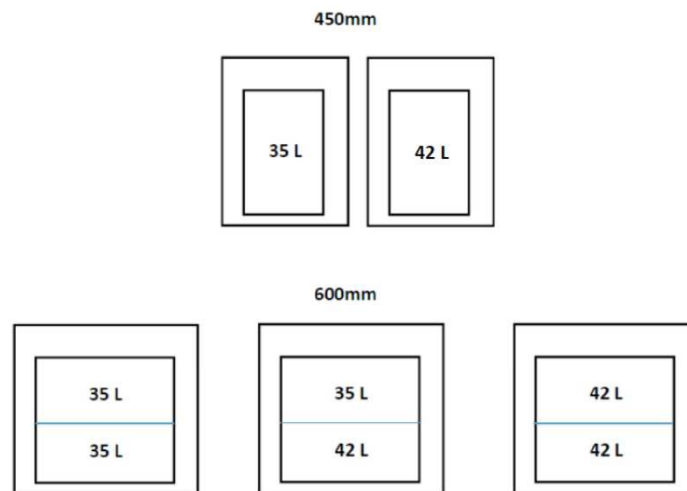

For a complete system, order :

1 x LEGRABOX Blumotion drawer of 550mm and C height (177mm / 4 5/8")
 1 x **A** : Frame 1to7 according to your cabinet width and thickness of side gables (the frame does not adjust in width)
 1 x **B** : Internal fix lid
 # **C** : 35 or 42 liters bin

Optional : - **D** : Lid for 35 or 42 liters bin
 - **E** : 1 compost bin (lid included)

LEGRABOX drawer
 Height C (177mm)
 Nom.length 550mm
 # WEBKIT1211412

+

Frame 1to7

Internal lid

Bins of 35 or 42 Liters

OPTIONNAL

Lid for 35 or 42L bin

Compost bin

TECHINAL INFORMATION

Few example of configurations

Ref.	Code	Description	Ext. Cabinet Width	Int. Dim. Required W x D x H	Product Dim. W x D x H
A	604516910	SET 1TO7 16MMX450MM DARK GREY	450mm (17 ¾")	418mm (16 7/16")	
A	604519910	SET 1TO7 19MMX450MM DARK GREY	450mm (17 ¾")	412mm (16 1/4")	
A	606016910	SET 1TO7 16MMX600MM DARK GREY	600mm (23 5/8")	568mm (22 3/8")	
A	606019910	SET 1TO7 19MMX600MM DARK GREY	600mm (23 5/8")	562mm (22 1/8")	
B	514516910	INT. LID 16MMX450MM DARK GREY	450mm (17 ¾")	418mm (16 7/16")	
B	514519910	INT. LID 19MMX450MM DARK GREY	450mm (17 ¾")	412mm (16 1/4")	
B	516016910	INT. LID 16MMX600MM DARK GREY	600mm (23 5/8")	568mm (22 3/8")	
B	516019910	INT. LID 19MMX600MM DARK GREY	600mm (23 5/8")	562mm (22 1/8")	
C	5062910	BIN 1TO7 35L DARK GREY			412 x 230 x 470mm (16 ¼" x 9 1/16" x 18 ½")
C	5074910	BIN 1TO7 42L.DARK GREY			412 x 230 x 560mm (16 ¼" x 9 1/16" x 22 1/16")
D	50101910	LID FOR BIN 35 OR 42 DARK GREY			412 x 230 x 20mm (16 ¼" x 9 1/16" x 13/16")
E	518890910	BIO BIN WITH LID DARK GREY			227 x 170 x 170mm (8 15/16" x 6 11/16" x 6 11/16")