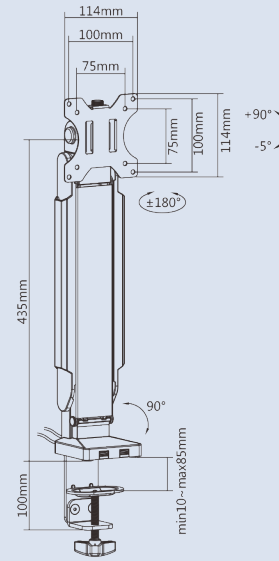

Screen Size  
17"-32"

VESA Compatible  
75x75 100x100

Weight Capacity  
2-8kg/4.4-17.6lbs

Tilt Range  
+90° - -5°

Screen Rotation  
+180° - -180°

Detachable  
VESA Plate

Cable  
Management

Curved Monitor

500FSS190

Black  
Single Monitor

Screen Size  
17"-27"

VESA Compatible  
75x75 100x100

Weight Capacity  
2-6.5kg/4.4-14.3lbs

Tilt Range  
+45° - -20°

Swivel Range  
+15° - -15°

Screen Rotation  
+180° - -180°