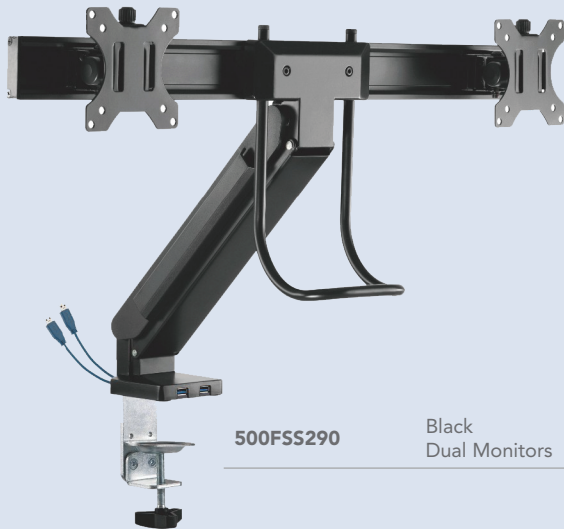

**Convenient Cable Management**  
for an entire clean and neat  
work space

**Tiltable Screen**  
easily improve eye level and posture  
for optimal comfort

**Height Adjustable**  
allows viewing even down to desk  
surface level

Screen Size  
17"-32"

VESA Compatible  
75x75 100x100

Weight Capacity  
2-8kg/4.4-17.6lbs

Tilt Range  
+90° - -5°

Screen Rotation  
+180° - -180°

Detachable  
VESA Plate

Cable  
Management

Curved Monitor

500FSS190

Black  
Single Monitor

Screen Size  
17"-27"

VESA Compatible  
75x75 100x100

Weight Capacity  
2-6.5kg/4.4-14.3lbs

Tilt Range  
+45° - -20°

Swivel Range  
+15° - -15°

Screen Rotation  
+180° - -180°

Detachable  
VESA Plate

Cable  
Management

Curved Monitor

500FSS290

Black  
Dual Monitors

1-866-440-0448

ergoinfo@richelieu.com

www.richelieuergo.com