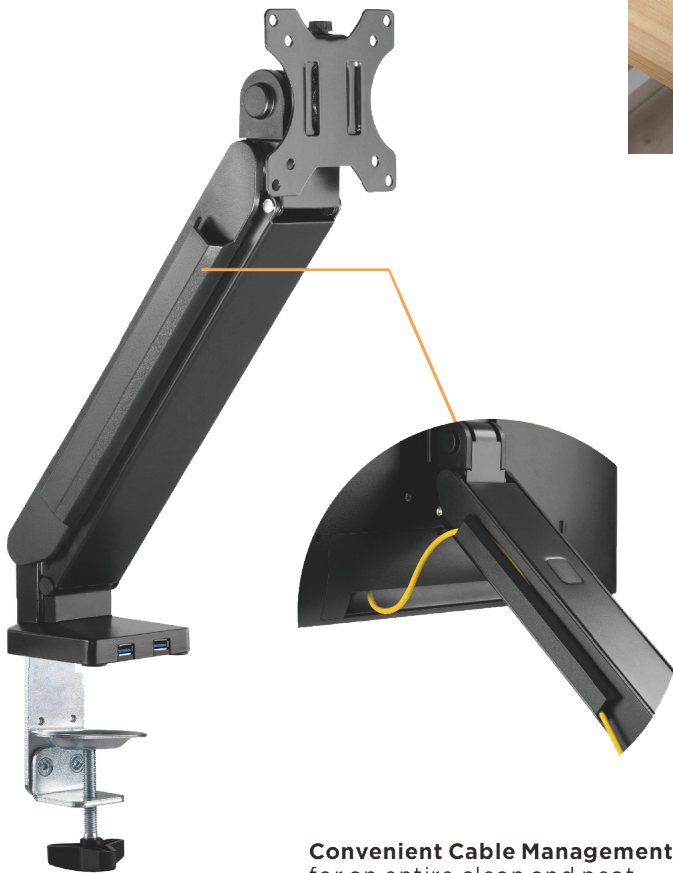

## **FLEXA SPACE SAVER 500FSSXX**

Tired of your crowded desktop?

The FLEXA SPACE SAVER Series wants to help. The advanced mechanism and unique design allow you to control the position of your screen, even to fit flush against a wall.

**Convenient Cable Management**  
for an entire clean and neat  
work space

**Tiltable Screen**  
easily improve eye level and posture  
for optimal comfort

**Height Adjustable**  
allows viewing even down to desk  
surface level

Screen Size  
17"-32"

VESA Compatible  
75x75 100x100

Weight Capacity  
2-8kg/4.4-17.6lbs

Tilt Range  
+90° - -5°

Screen Rotation  
+180° - -180°

Detachable  
VESA Plate

Cable  
Management

Curved Monitor

500FSS190

Black  
Single Monitor

Screen Size  
17"-27"

VESA Compatible  
75x75 100x100

Weight Capacity  
2-6.5kg/4.4-14.3lbs

Tilt Range  
+45° - -20°

Swivel Range  
+15° - -15°

Screen Rotation  
+180° - -180°