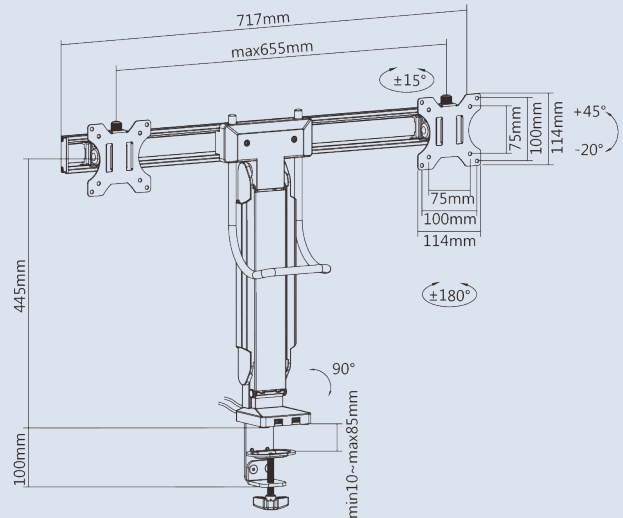

Screen Size  
17"-32"

VESA Compatible  
75x75 100x100

Weight Capacity  
2-8kg/4.4-17.6lbs

Tilt Range  
+90° - -5°

Screen Rotation  
+180° - -180°

Detachable  
VESA Plate

Cable  
Management

Curved Monitor

500FSS190

Black  
Single Monitor

Screen Size  
17"-27"

VESA Compatible  
75x75 100x100

Weight Capacity  
2-6.5kg/4.4-14.3lbs

Tilt Range  
+45° - -20°

Swivel Range  
+15° - -15°

Screen Rotation  
+180° - -180°

Detachable  
VESA Plate

Cable  
Management

Curved Monitor

500FSS290

Black  
Dual Monitors

1-866-440-0448

ergoinfo@richelieu.com

www.richelieuergo.com