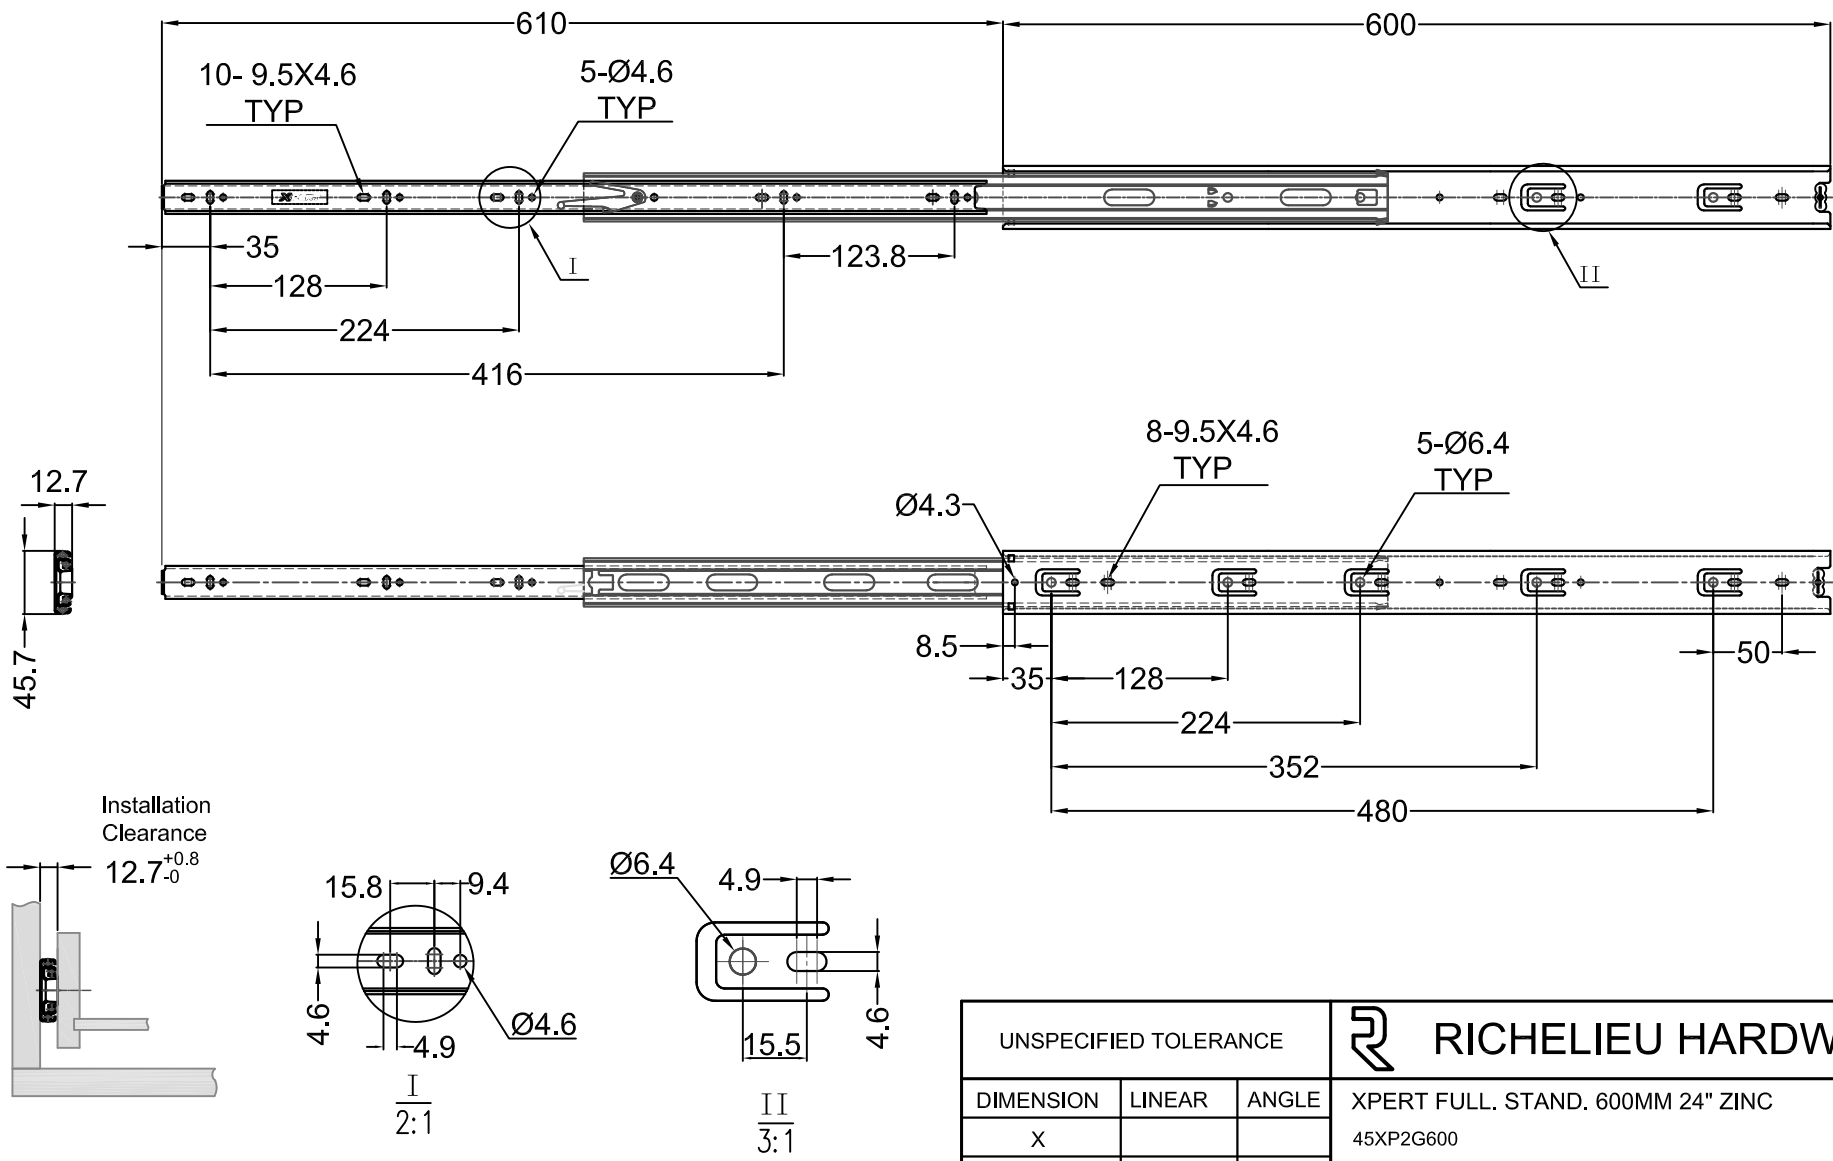

DATE	DESCRIPTION
	REVISION

UNSPECIFIED TOLERANCE			 <b>RICHELIEU HARDWARE</b>		
DIMENSION	LINEAR	ANGLE	XPERT FULL. STAND. 600MM 24" ZINC 45XP2G600		
X					
X.0					
X.00					
MATERIAL		DESIGNED		DATE	2023.10.24
FINISH		APPROVED		DATE	
			Unit:	SCALE	
			mm		