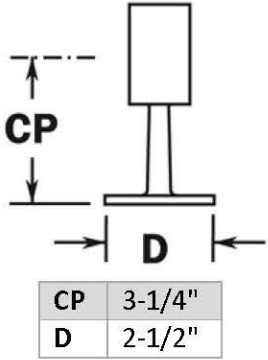

**ARCHITECTURAL RAILING SYSTEMS**

**PART# 3422130**

**Flush Center Post for 2" Diameter Tubing**

<b>MATERIAL</b>	Brass.
<b>AVAILABLE FINISHES</b>	Polished, Satin, Clear Coat, Powder Coat.
<b>INSTALLATION</b>	Mount plate to surface using two #12 screws.
<b>HARDWARE INCLUDED</b>	2 x #12 x 2" PFH screw.