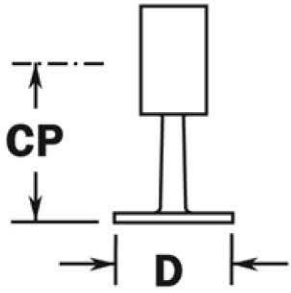

ARCHITECTURAL RAILING SYSTEMS

PART# 340112130

Flush End Post for 1-1/2" Diameter Tubing

CP	2-7/16"
D	2-5/16"

MATERIAL	Brass.
AVAILABLE FINISHES	Polished, Satin, Clear Coat, Powder Coat.
INSTALLATION	Mount plate to surface using three #10 screws.
HARDWARE INCLUDED	3 x #10 x 1-1/2" PFH screw.