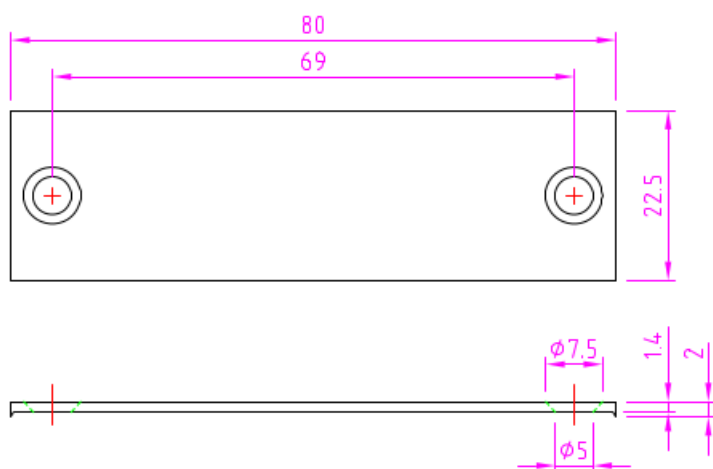

Magnetic Catch

Strike Plate A

Strike Plate B (x2 pcs)