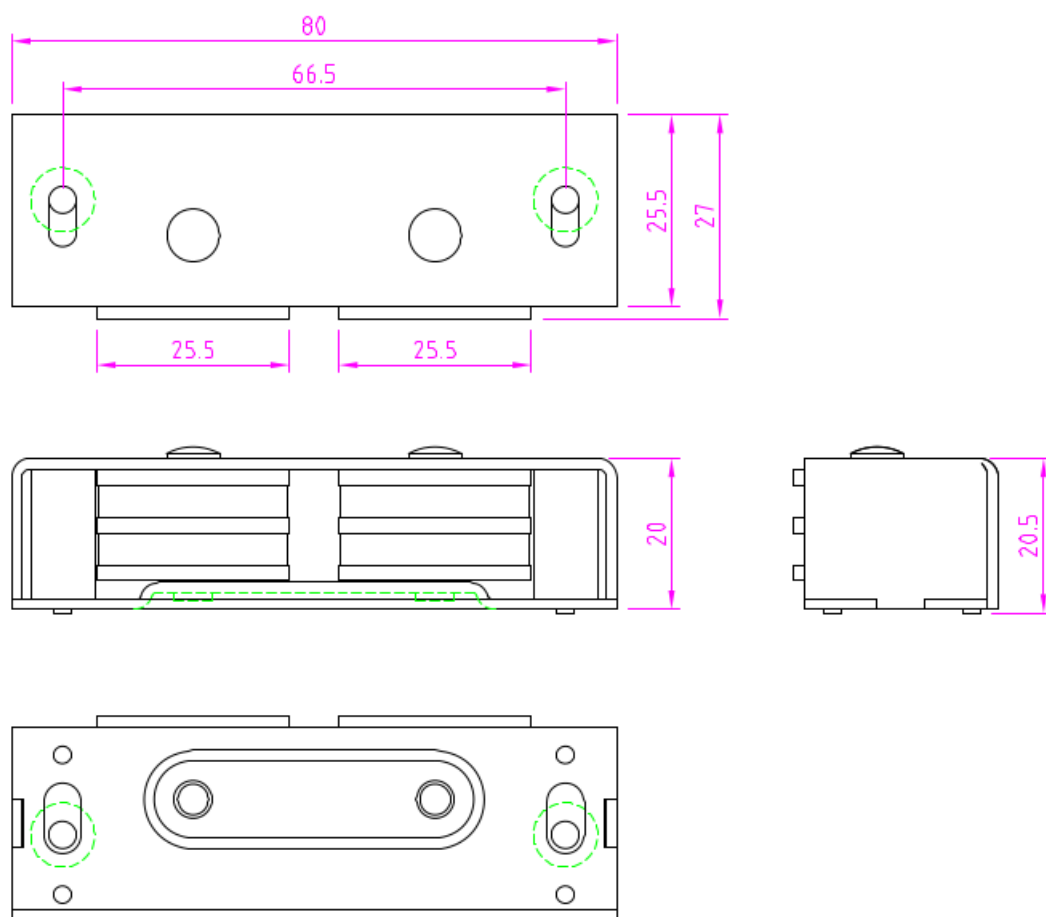

Magnetic Catch

Strike Plate A

Strike Plate B (x2 pcs)