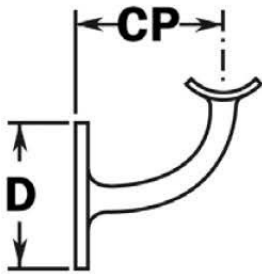

3012130 & 3012170

Handrail Bracket for 2" Diameter Tubing

CP	2-1/2"
D	2-1/2"

MATERIAL & AVAILABLE FINISHES			
	BRASS	304 SST	316 SST
Polished	✓	✓	✓
Satin	✓	✓	✓
Clear Coat	✓		

MATERIAL USAGE			
	BRASS	304 SST	316 SST
Indoor	✓	✓	✓
Outdoor	✓*		✓

\*Uncoated brass only

**INSTALLATION**

Mount plate to the wall and matching diameter tube to the saddle.

**HARDWARE INCLUDED**

3 x #12 x 2" PFH screws. 2 x #8 x 3/4" PFH self drilling screws.