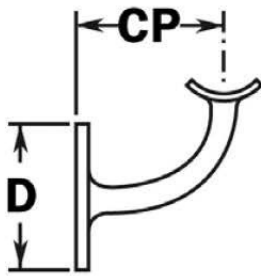

301112130 & 301112170 Handrail Bracket for 1-1/2" Diameter Tubing

CP	2-1/2"
D	2-1/2"

MATERIAL & AVAILABLE FINISHES			
	BRASS	304 SST	316 SST
Polished	✓	✓	✓
Satin	✓	✓	✓
Clear Coat	✓		

MATERIAL USAGE			
	BRASS	304 SST	316 SST
Indoor	✓	✓	✓
Outdoor	✓*		✓

*Uncoated brass only

INSTALLATION	Mount plate to the wall and matching diameter tube to the saddle.
HARDWARE INCLUDED	3 x #12 x 2" PFH screws. 2 x #8 x 3/4" PFH self drilling screws.