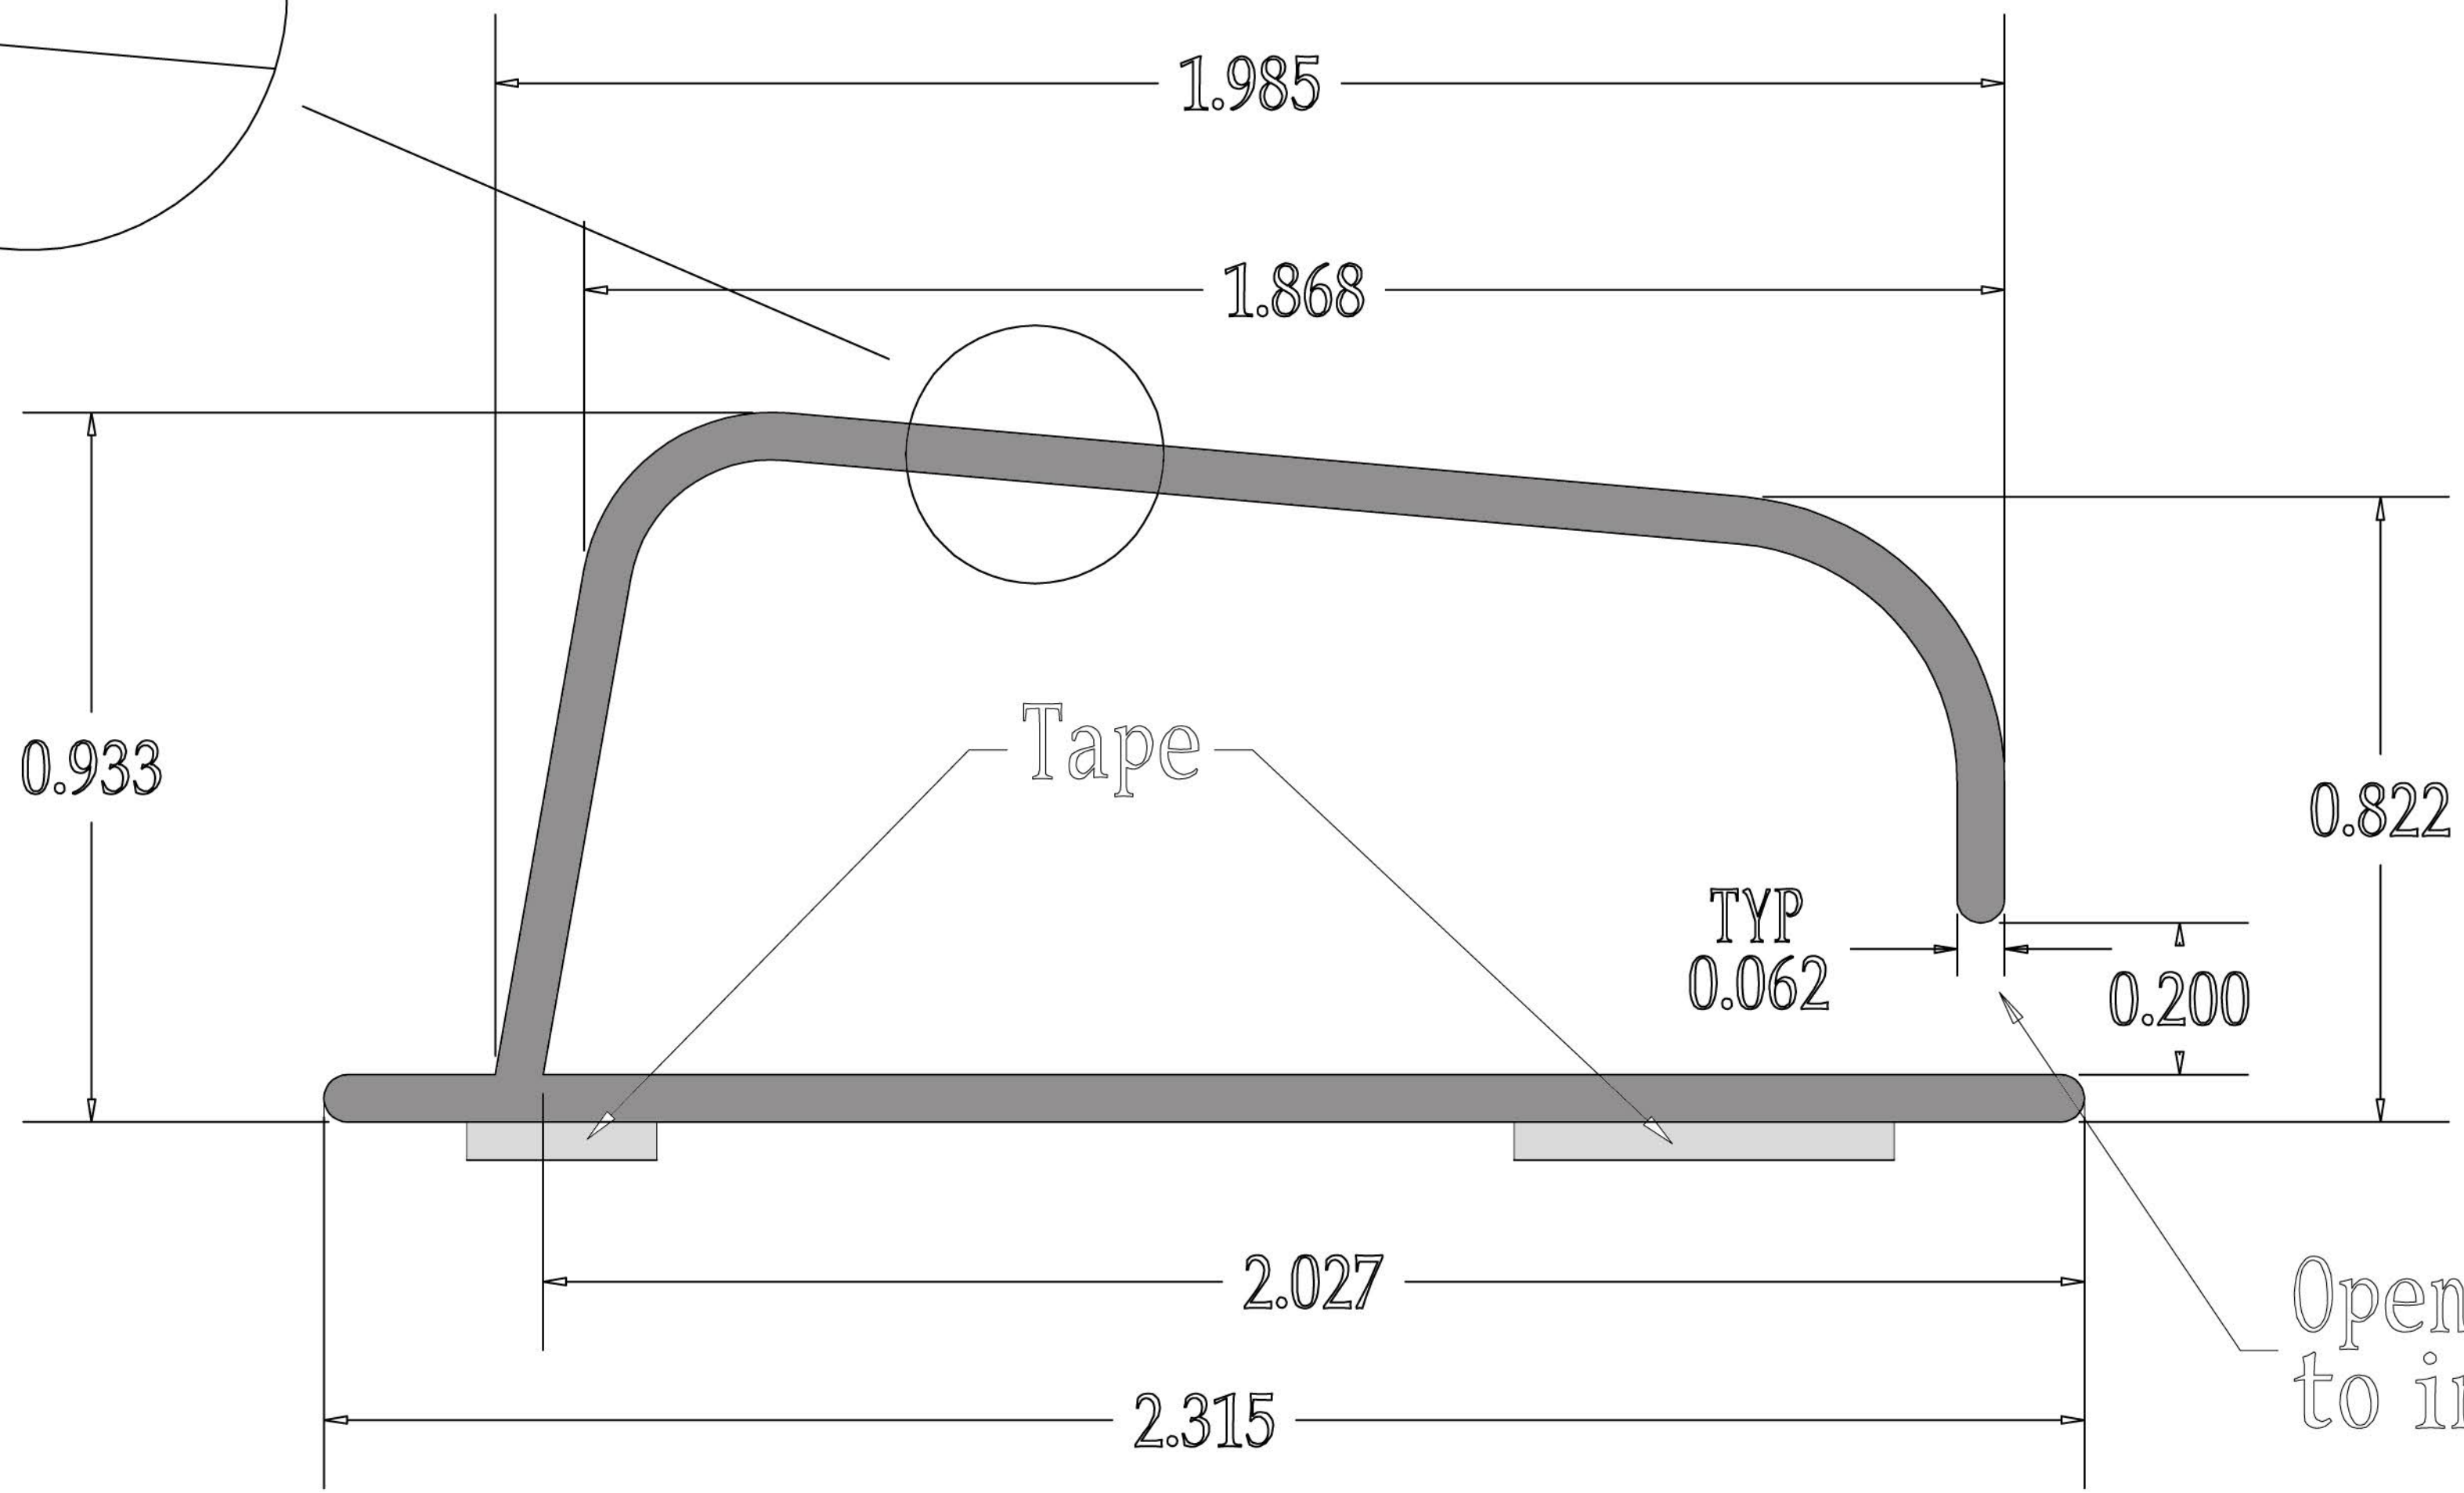

DLie # 2622

Tape

Opening
to insert wires