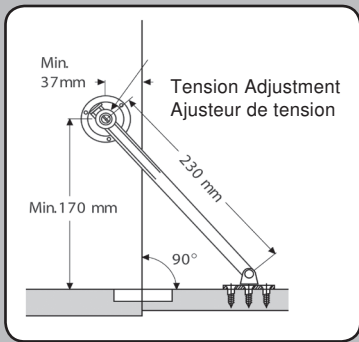

onward

257938430VST

REVERSIBLE FLAP STAY
BRAS de SUSPENSION RÉVERSIBLE

1 arm and 5 screws included
1 bras et 5 vis inclus

Made in Germany / Fabriqué en Allemagne

Onward Hardware
Division of Richelieu Hardware Ltd.
Kitchener, Ontario, Canada
N2C 0A2