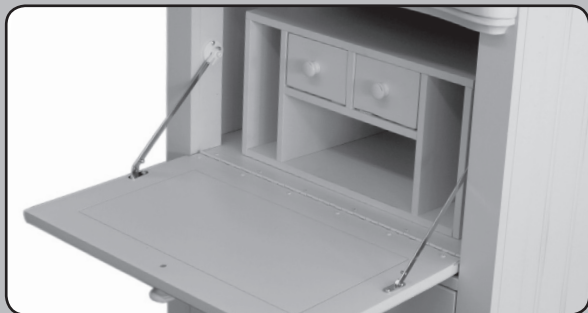

onward

257938430VST

REVERSIBLE FLAP STAY
BRAS de SUSPENSION RÉVERSIBLE

1 arm and 5 screws included
1 bras et 5 vis inclus

Made in Germany / Fabriqué en Allemagne

Onward Hardware
Division of Richelieu Hardware Ltd.
Kitchener, Ontario, Canada
N2C 0A2