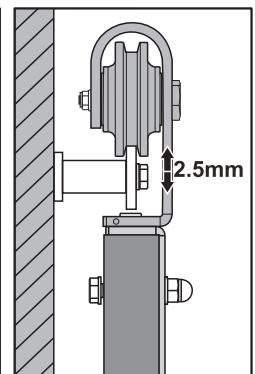

# Installation / Installation / Instalación

2

3

4

E

(x4)

M6x25  
(x 16)

(x4)

5

**H**   
M10x60 (x 8)  
bolts for 40-45mm door

  
M10x55 (x 8)  
bolts for 35-40mm door

(x4)

ST4.8x32(x 8)

280-450mm

6

7

F

(x2)

(x2)

ST4. 2X32  
(x8)

Ø8(x8)

8

C

M5x26  
(x2)

(x2)

D

(x2)

M5x6(x4)

9

C

M5x26  
(x2)

(x2)