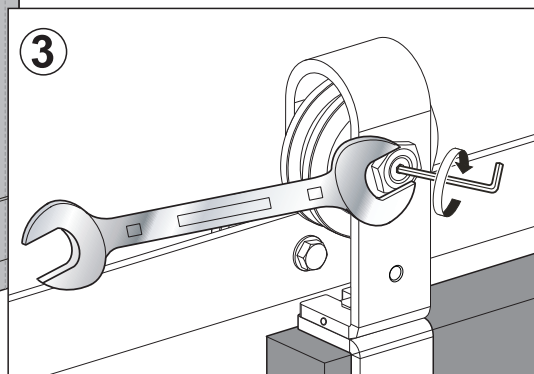

7

F

(x2)

(x2)

ST4. 2X32
(x8)

Ø8(x8)

8

C

M5x26
(x2)

(x2)

D

(x2)

M5x6(x4)