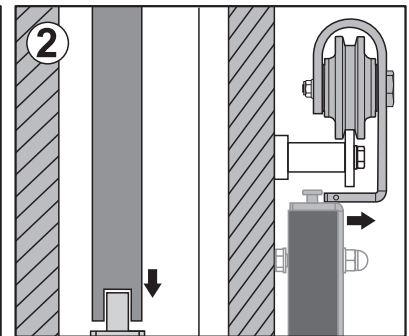

5

**H**   
M10x60 (x 8)  
bolts for 40-45mm door

  
M10x55 (x 8)  
bolts for 35-40mm door

(x4)

ST4.8x32(x 8)

280-450mm

6

7

F

(x2)

(x2)

ST4. 2X32  
(x8)

Ø8(x8)

8

C

M5x26  
(x2)

(x2)

D

(x2)

M5x6(x4)

9

C

M5x26  
(x2)

(x2)