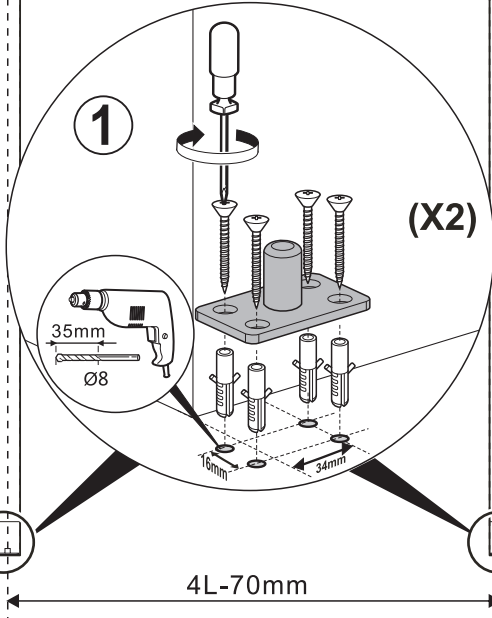

# Installation / Installation / Instalación

2

3

4

E

(x4)

M6x25  
(x 16)

(x4)

5

**H**   
M10x60 (x 8)  
bolts for 40-45mm door

  
M10x55 (x 8)  
bolts for 35-40mm door

(x4)

ST4.8x32(x 8)

280-450mm

6

7

F

(x2)

(x2)

ST4. 2X32  
(x8)

Ø8(x8)

8

C

M5x26  
(x2)

(x2)

D

(x2)

M5x6(x4)

9

C

M5x26  
(x2)

(x2)