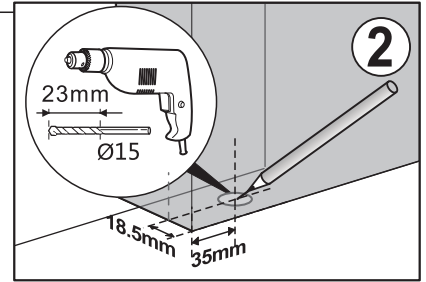

5

**H**   
M10x60 (x 8)  
bolts for 40-45mm door

  
M10x55 (x 8)  
bolts for 35-40mm door

(x4)

ST4.8x32(x 8)

280-450mm

6

7

F

(x2)

(x2)

ST4. 2X32  
(x8)

Ø8(x8)

8

C

M5x26  
(x2)

(x2)

D

(x2)

M5x6(x4)

9

C

M5x26  
(x2)

(x2)