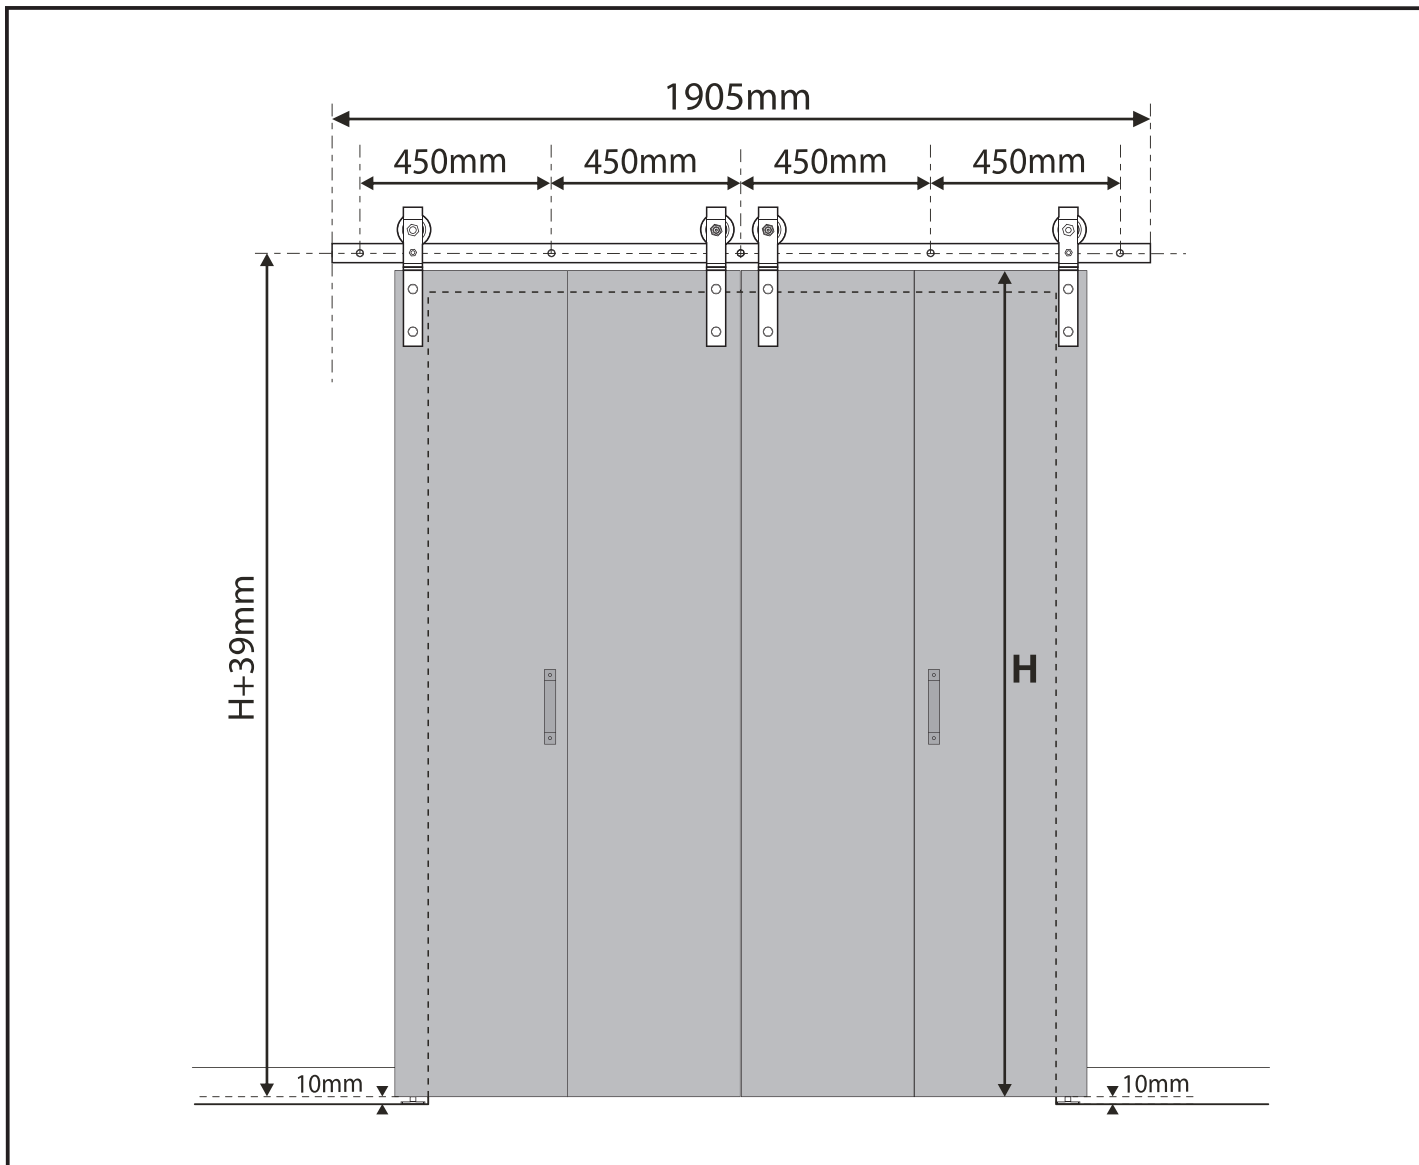

Installation / Installation / Instalación