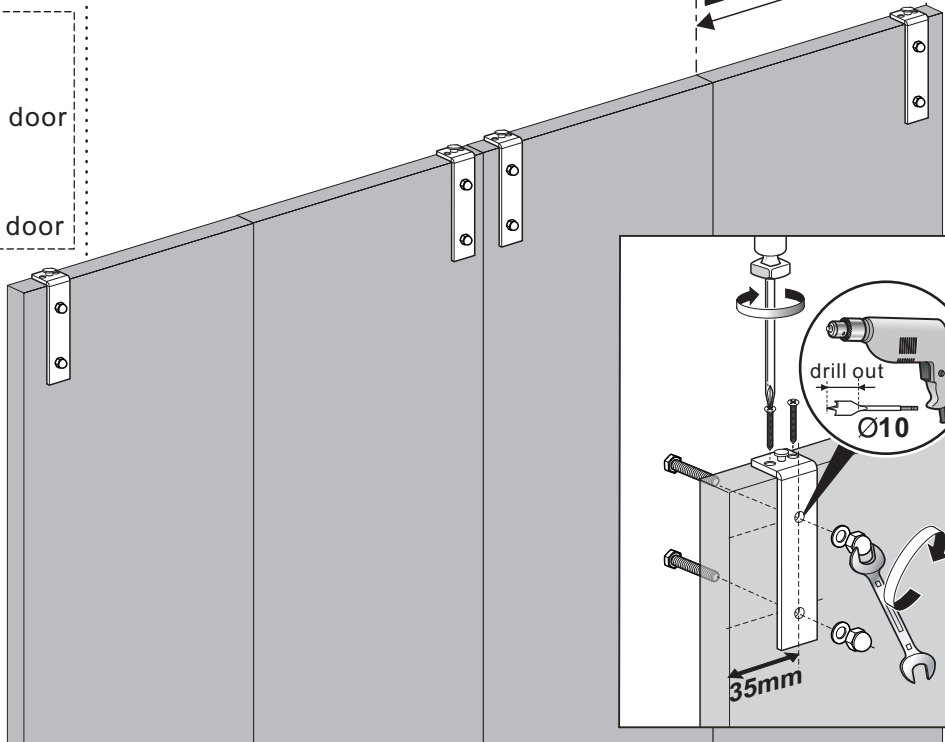

5

**H**   
M10x60 (x 8)  
bolts for 40-45mm door

  
M10x55 (x 8)  
bolts for 35-40mm door

(x4)

ST4.8x32(x 8)

280-450mm

6

7