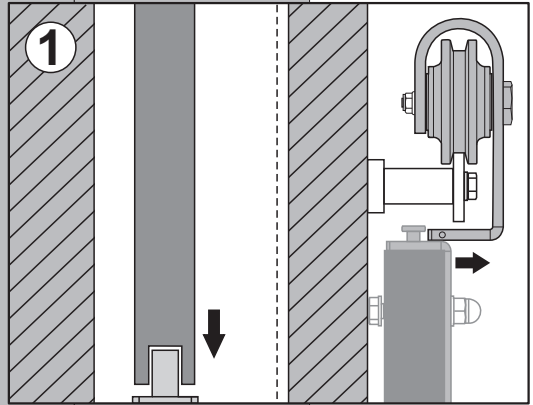

5

**H**   
M10x60 (x 8)  
bolts for 40-45mm door

  
M10x55 (x 8)  
bolts for 35-40mm door

(x4)

ST4.8x32(x 8)

280-450mm

6

7

F

(x2)

(x2)

ST4. 2X32  
(x8)

Ø8(x8)

8

C

M5x26  
(x2)

(x2)

D

(x2)

M5x6(x4)

9

C

M5x26  
(x2)

(x2)