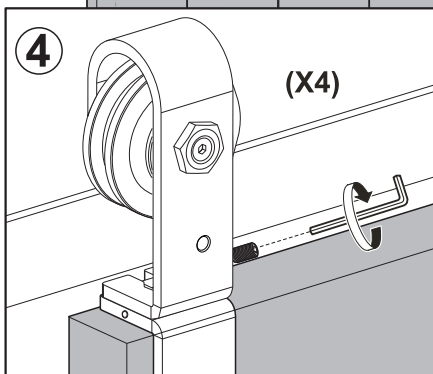

7

F

(x2)

(x2)

ST4. 2X32
(x8)

Ø8(x8)

8

C

M5x26
(x2)

(x2)

D

(x2)

M5x6(x4)