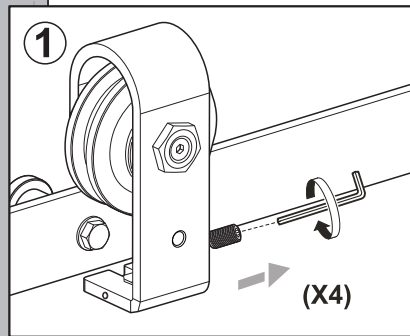

7

F

(x2)

(x2)

ST4. 2X32
(x8)

Ø8(x8)

8

C

M5x26
(x2)

(x2)

D

(x2)

M5x6(x4)