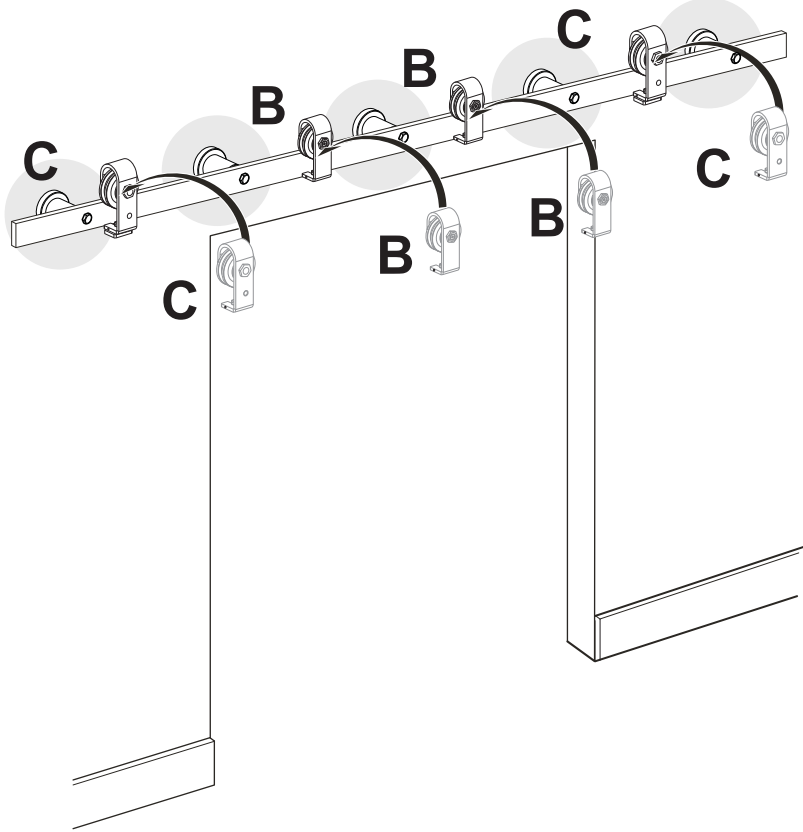

# Installation / Installation / Instalación

2

3

4

E

(x4)

M6x25  
(x 16)

(x4)

5

**H**   
M10x60 (x 8)  
bolts for 40-45mm door

  
M10x55 (x 8)  
bolts for 35-40mm door

(x4)

ST4.8x32(x 8)

280-450mm

6

7

F

(x2)

(x2)

ST4. 2X32  
(x8)

Ø8(x8)

8

C

M5x26  
(x2)