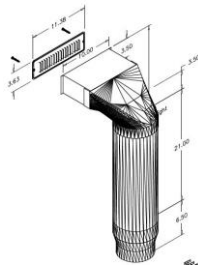

Item: 90360100

\*Note the top 3.5" will NOT fit into a 30" chimney

Item: 903720007

No.	Description	Product Dimensions ( W x D x H )
20300170	RANGE HOOD BLOWER 260CFM S.st.	601 mm x 291 mm x 56 mm 21 3/8" x 11 7/16" x 2 3/16"
90360100	Interior ductwork Kit	* required only if outdoor venting is not possible
903720007	Replacement charcoal filter (for Int. Duct. Kit)	* For Interior Ductwork Kit only