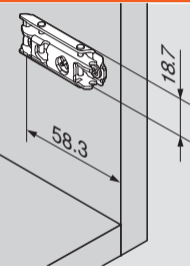

20/32

H Height

* Fix with additional screw if used with wide angle hinges