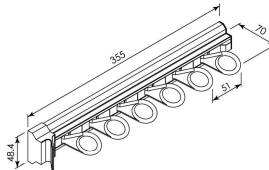

### Applications

- Closet, wardrobe.
- Installs on the interior sides of a closet or underneath a shelf depending on the product.
- Designed for interior depth of at least 14" (356mm).

### Description

**The Orlando Dark Brown range offers 5 practical solutions for closet essentials storage needs (ties, scarfs, belts, valet rod).**

Made of sturdy aluminum, these accessories can be installed in closet units with a minimal depth of 14" (356mm).

Installed easily with screws on the interior sides gables of the closet cabinet or top mounted, depending on the type of product.

Come with ball bearing full extension slides or aluminum slides.

**A**

*Ties*
**B**

*Belts*
**C**

*Scarfs*
**D**

*Valet rod  
(top  
mount)*
**E**

*Valet rod  
(side  
mount)*

Ref.	No.	Description	Prod. Dim. (D x H x W)
A	14081060	TIE RACK F.EXT.355MM DRK.BROWN	14" x 1- 15/16" x 2 1/2" (355 x 48.4 x 62.5mm)
B	14083060	BELT RACK F.EXT.355MM DRK.BRN	14" x 1-15/16" x 2-9/16" (355 x 48.4 x 65mm)
C	14085060	SCARF RACK F.EXT.355MM DRK.BRN	14" x 1-15/16" x 2-3/4" (355 x 48.4 x 70mm)
D	14910060	SLID.CLOTHES HOLD.355MM DRK.BR	14" x 3 1/4" x 3-1/8" (355 x 83 x 80mm)
E	11660060	VALET ROD SIDE MNT.360MM DK.BR	14 1/8" x 1-13/16" x 1" (360 x 45.8 x 21.2mm)