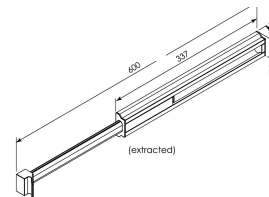

### Applications

- Closet, wardrobe.
- Installs on the interior sides of a closet or underneath a shelf depending on the product.
- Designed for interior depth of at least 14" (356mm).

### Description

**The Orlando Dark Brown range offers 5 practical solutions for closet essentials storage needs (ties, scarfs, belts, valet rod).**

Made of sturdy aluminum, these accessories can be installed in closet units with a minimal depth of 14" (356mm).

Installed easily with screws on the interior sides gables of the closet cabinet or top mounted, depending on the type of product.

Come with ball bearing full extension slides or aluminum slides.

**A**

*Ties*
**B**

*Belts*
**C**

*Scarfs*
**D**

*Valet rod  
(top  
mount)*
**E**

*Valet rod  
(side  
mount)*

Ref.	No.	Description	Prod. Dim. (D x H x W)
A	14081060	TIE RACK F.EXT.355MM DRK.BROWN	14" x 1- 15/16" x 2 1/2" (355 x 48.4 x 62.5mm)
B	14083060	BELT RACK F.EXT.355MM DRK.BRN	14" x 1-15/16" x 2-9/16" (355 x 48.4 x 65mm)
C	14085060	SCARF RACK F.EXT.355MM DRK.BRN	14" x 1-15/16" x 2-3/4" (355 x 48.4 x 70mm)
D	14910060	SLID.CLOTHES HOLD.355MM DRK.BR	14" x 3 1/4" x 3-1/8" (355 x 83 x 80mm)
E	11660060	VALET ROD SIDE MNT.360MM DK.BR	14 1/8" x 1-13/16" x 1" (360 x 45.8 x 21.2mm)