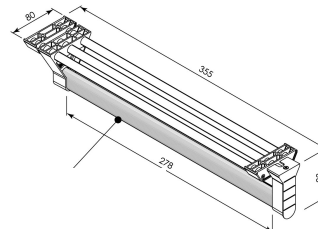

### Applications

- Closet, wardrobe.
- Installs on the interior sides of a closet or underneath a shelf depending on the product.
- Designed for interior depth of at least 14" (356mm).

### Description

**The Orlando Dark Brown range offers 5 practical solutions for closet essentials storage needs (ties, scarfs, belts, valet rod).**

Made of sturdy aluminum, these accessories can be installed in closet units with a minimal depth of 14" (356mm).

Installed easily with screws on the interior sides gables of the closet cabinet or top mounted, depending on the type of product.

Come with ball bearing full extension slides or aluminum slides.

**A**

*Ties*
**B**

*Belts*
**C**

*Scarfs*
**D**

*Valet rod  
(top  
mount)*
**E**

*Valet rod  
(side  
mount)*

Ref.	No.	Description	Prod. Dim. (D x H x W)
A	14081060	TIE RACK F.EXT.355MM DRK.BROWN	14" x 1- 15/16" x 2 1/2" (355 x 48.4 x 62.5mm)
B	14083060	BELT RACK F.EXT.355MM DRK.BRN	14" x 1-15/16" x 2-9/16" (355 x 48.4 x 65mm)
C	14085060	SCARF RACK F.EXT.355MM DRK.BRN	14" x 1-15/16" x 2-3/4" (355 x 48.4 x 70mm)
D	14910060	SLID.CLOTHES HOLD.355MM DRK.BR	14" x 3 1/4" x 3-1/8" (355 x 83 x 80mm)
E	11660060	VALET ROD SIDE MNT.360MM DK.BR	14 1/8" x 1-13/16" x 1" (360 x 45.8 x 21.2mm)