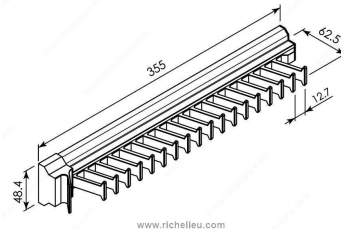

### Applications

- Closet, wardrobe.
- Installs on the interior sides of a closet or underneath a shelf depending on the product.
- Designed for interior depth of at least 14" (356mm).

### Description

**The Orlando Dark Brown range offers 5 practical solutions for closet essentials storage needs (ties, scarfs, belts, valet rod).**

Made of sturdy aluminum, these accessories can be installed in closet units with a minimal depth of 14" (356mm).

Installed easily with screws on the interior sides gables of the closet cabinet or top mounted, depending on the type of product.

Come with ball bearing full extension slides or aluminum slides.

**A**

*Ties*
**B**

*Belts*
**C**

*Scarfs*
**D**

*Valet rod  
(top  
mount)*
**E**

*Valet rod  
(side  
mount)*

Ref.	No.	Description	Prod. Dim. (D x H x W)
A	14081060	TIE RACK F.EXT.355MM DRK.BROWN	14" x 1- 15/16" x 2 1/2" (355 x 48.4 x 62.5mm)
B	14083060	BELT RACK F.EXT.355MM DRK.BRN	14" x 1-15/16" x 2-9/16" (355 x 48.4 x 65mm)
C	14085060	SCARF RACK F.EXT.355MM DRK.BRN	14" x 1-15/16" x 2-3/4" (355 x 48.4 x 70mm)
D	14910060	SLID.CLOTHES HOLD.355MM DRK.BR	14" x 3 1/4" x 3-1/8" (355 x 83 x 80mm)
E	11660060	VALET ROD SIDE MNT.360MM DK.BR	14 1/8" x 1-13/16" x 1" (360 x 45.8 x 21.2mm)