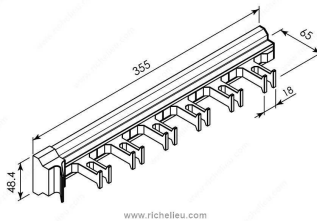

### Applications

- Closet, wardrobe.
- Installs on the interior sides of a closet or underneath a shelf depending on the product.
- Designed for interior depth of at least 14" (356mm).

### Description

**The Orlando Dark Brown range offers 5 practical solutions for closet essentials storage needs (ties, scarfs, belts, valet rod).**

Made of sturdy aluminum, these accessories can be installed in closet units with a minimal depth of 14" (356mm).

Installed easily with screws on the interior sides gables of the closet cabinet or top mounted, depending on the type of product.

Come with ball bearing full extension slides or aluminum slides.

**A**

*Ties*
**B**

*Belts*
**C**

*Scarfs*
**D**

*Valet rod  
(top  
mount)*
**E**

*Valet rod  
(side  
mount)*

Ref.	No.	Description	Prod. Dim. (D x H x W)
A	14081060	TIE RACK F.EXT.355MM DRK.BROWN	14" x 1- 15/16" x 2 1/2" (355 x 48.4 x 62.5mm)
B	14083060	BELT RACK F.EXT.355MM DRK.BRN	14" x 1-15/16" x 2-9/16" (355 x 48.4 x 65mm)
C	14085060	SCARF RACK F.EXT.355MM DRK.BRN	14" x 1-15/16" x 2-3/4" (355 x 48.4 x 70mm)
D	14910060	SLID.CLOTHES HOLD.355MM DRK.BR	14" x 3 1/4" x 3-1/8" (355 x 83 x 80mm)
E	11660060	VALET ROD SIDE MNT.360MM DK.BR	14 1/8" x 1-13/16" x 1" (360 x 45.8 x 21.2mm)