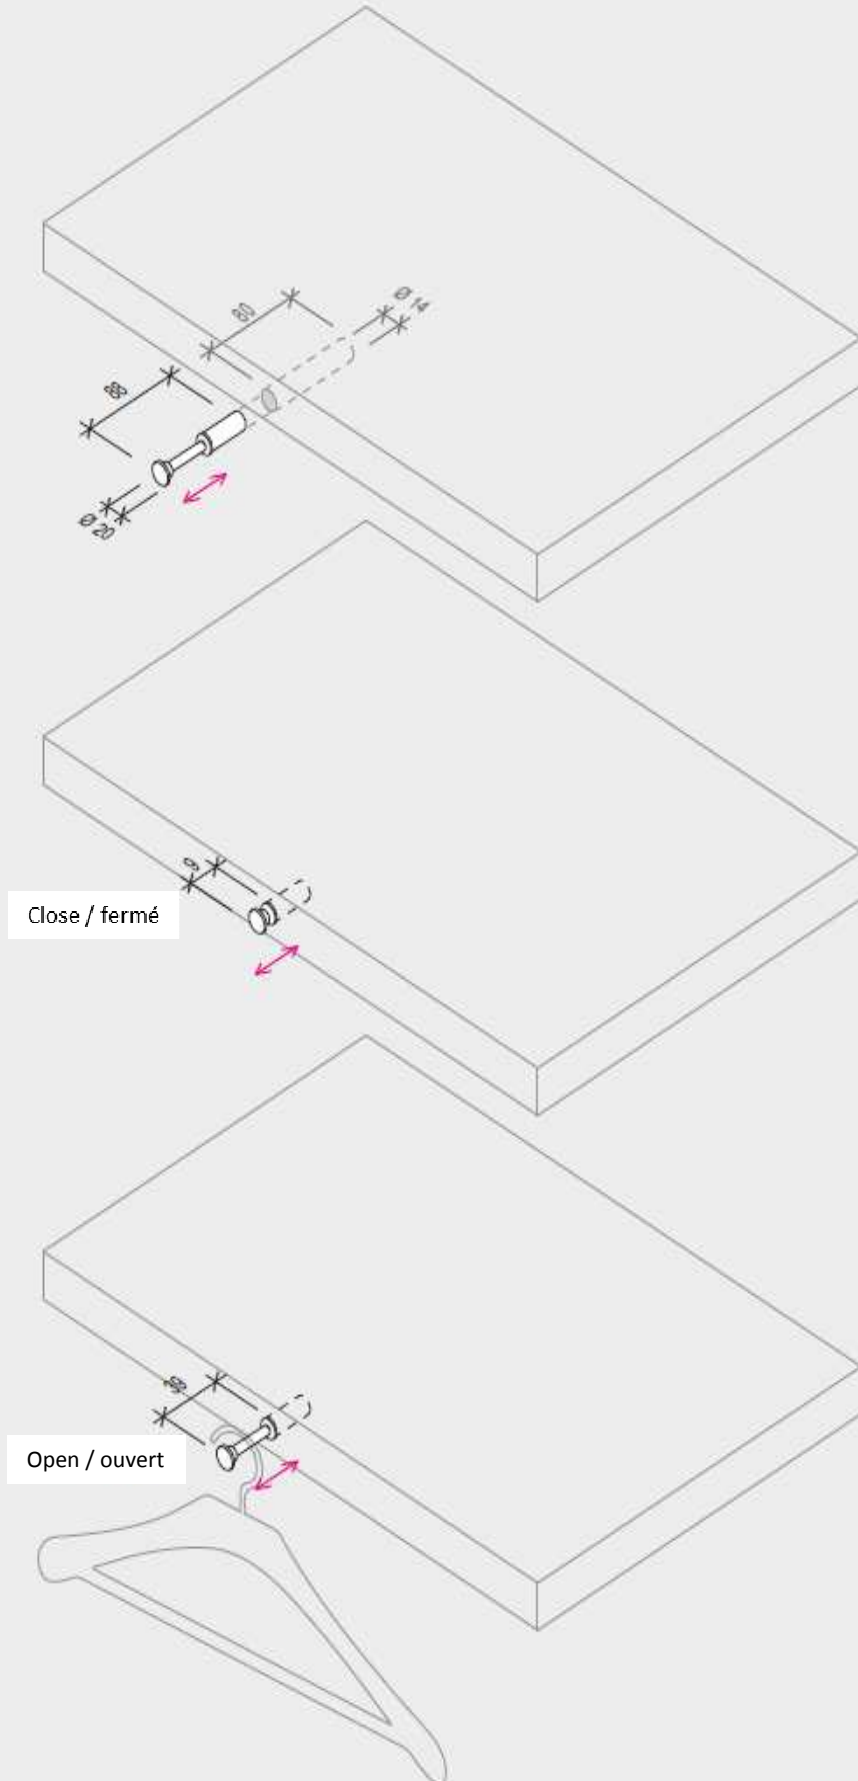

Extractible hook hanging built in / Tringle de valet encastrée

Size / Dimension

D88 x \varnothing 20

Finishing / Fini

Nickel