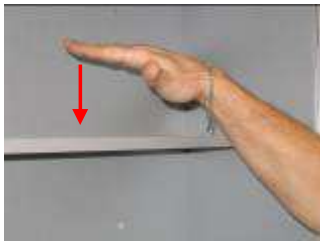

Product description

- This new shelf support can be installed in 5mm diameter holes of the sidegable.
- Color: nickel
- Can be used with all type of shelf thickness.
- The shelf comes with a small stopper that avoids the shelf moving back and for once loaded.
- Easy to install: put the shelf on the support and then tap gently on the top.