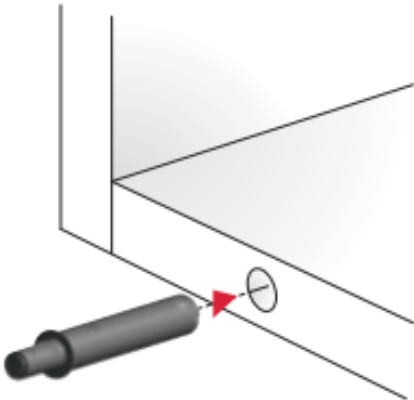

# Installation CONCEALED version

INSTALLATION TO BE EMBEDDED INSIDE THE PANEL

WITH MAGNET  
for cabinets using **unsprung hinges**  
or **negative hinges**.

For details refer to  
"K PUSH TECH AND  
K LOCK DOOR PLATES".

WITH BUFFER  
for cabinets using **sprung hinges**.