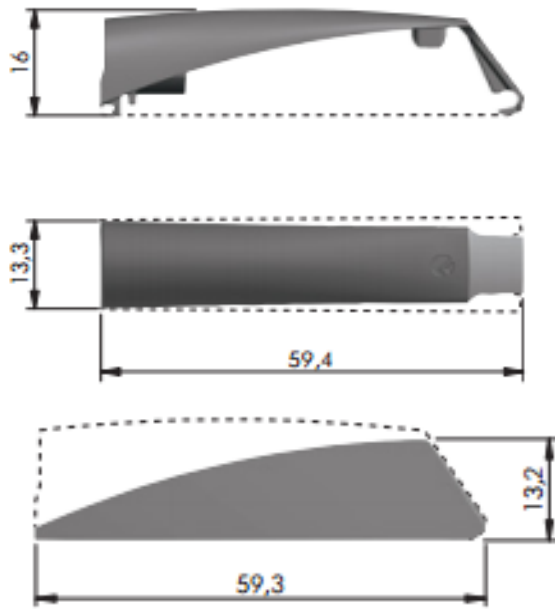

Technical drawing Adapter House for VISIBLE 20mm version

Installation VISIBLE version

INSTALLATION THROUGH ADAPTER HOUSING

WITH MAGNET
for cabinets using **unsprung hinges**
or **negative hinges**.

For details refer to
"K PUSH TECH AND
K LOCK DOOR PLATES".