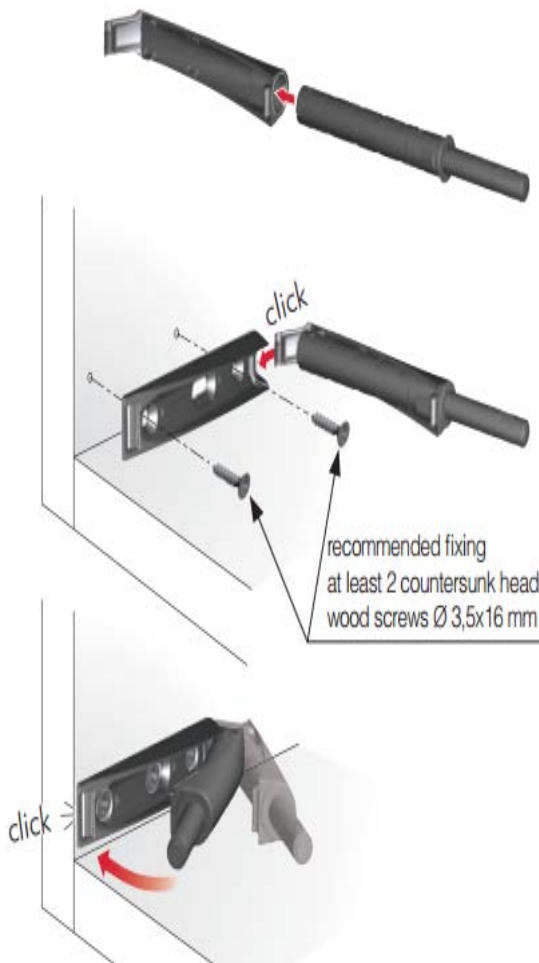

Technical drawing Adapter House for VISIBLE 20mm version

Installation VISIBLE version

INSTALLATION THROUGH ADAPTER HOUSING

WITH MAGNET
for cabinets using **unsprung hinges**
or **negative hinges**.

For details refer to
"K PUSH TECH AND
K LOCK DOOR PLATES".