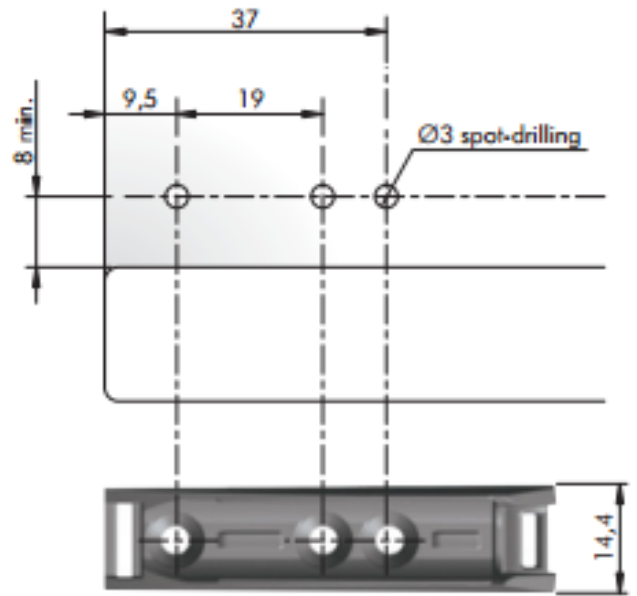

Technical drawing Adapter House for VISIBLE 20mm version

Installation VISIBLE version

INSTALLATION THROUGH ADAPTER HOUSING

WITH MAGNET
for cabinets using **unsprung hinges**
or **negative hinges**.

For details refer to
"K PUSH TECH AND
K LOCK DOOR PLATES".

ADJUSTMENTS

+6
-0,45