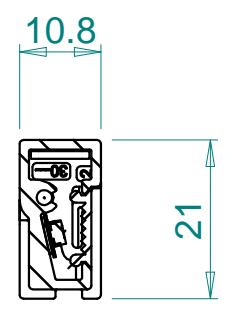

SECTION H-H

Domus Line code	Description
1522305N/HE	BASKI HE IR 609mm 4,8W 24Vdc NW F05
1522332N/HE	BASKI HE IR 609mm 4,8W 24Vdc NW F32
1522305B/HE	BASKI HE IR 609mm 4,8W 24Vdc WW F05
1522332B/HE	BASKI HE IR 609mm 4,8W 24Vdc WW F32

A	B	C	D	E
609mm (24")	16mm (5/8")	577mm (22 23/32")	565mm (22 1/4")	599mm (23 37/64")
609mm (24")	18mm (45/64")	573mm (22 9/16")	565mm (22 1/4")	599mm (23 37/64")
609mm (24")	19mm (3/4")	571mm (22 31/64")	565mm (22 1/4")	599mm (23 37/64")

Rev.	Modifiche	Data	Firma
Descrizione: BASKI simulation for 609mm (24") wall cabinet (with one limit switch sensor)			
Materiale			
Supplier item Code		Disegnatore	Approvato
Codice		Rev. 00	Scala 1:5
		Data	16/07/2020
			Foglio 1/1
Tolleranza generale dim. lineari ±0.3			