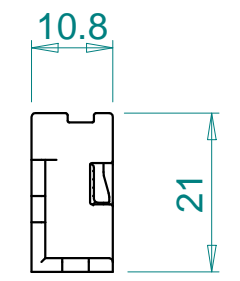

SECTION H-H

Domus Line code	Description
1522305N/HE	BASKI HE IR 609mm 4,8W 24Vdc NW F05
1522332N/HE	BASKI HE IR 609mm 4,8W 24Vdc NW F32
1522305B/HE	BASKI HE IR 609mm 4,8W 24Vdc WW F05
1522332B/HE	BASKI HE IR 609mm 4,8W 24Vdc WW F32

A	B	C	D	E
609mm (24")	16mm (5/8")	577mm (22 23/32")	565mm (22 1/4")	599mm (23 37/64")
609mm (24")	18mm (45/64")	573mm (22 9/16")	565mm (22 1/4")	599mm (23 37/64")
609mm (24")	19mm (3/4")	571mm (22 31/64")	565mm (22 1/4")	599mm (23 37/64")

Rev.	Modifiche	Data	Firma
Descrizione: BASKI simulation for 609mm (24") wall cabinet (with one limit switch sensor)			
Materiale			
Supplier item Code		Disegnatore	Approvato
Codice		Rev. 00	Scala 1:5
		Data	16/07/2020
			Foglio 1/1
Tolleranza generale dim. lineari ±0.3			