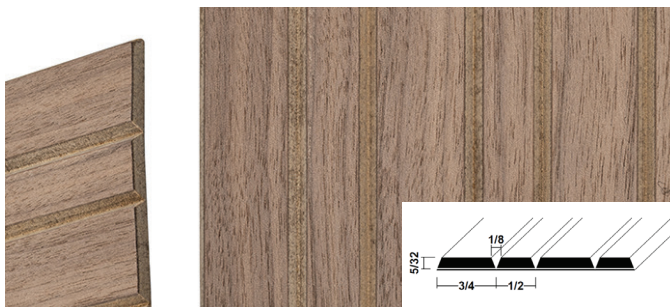

SKU	MODEL - SPECIES	DIMENSIONS
TB02331WH32	Model 02331 - White Oak	Slates: 1/2" and 3/4" Thickness: 3/16" Size of panel: 48" x 96"
TB0231WA32	Model 02331 - Walnut