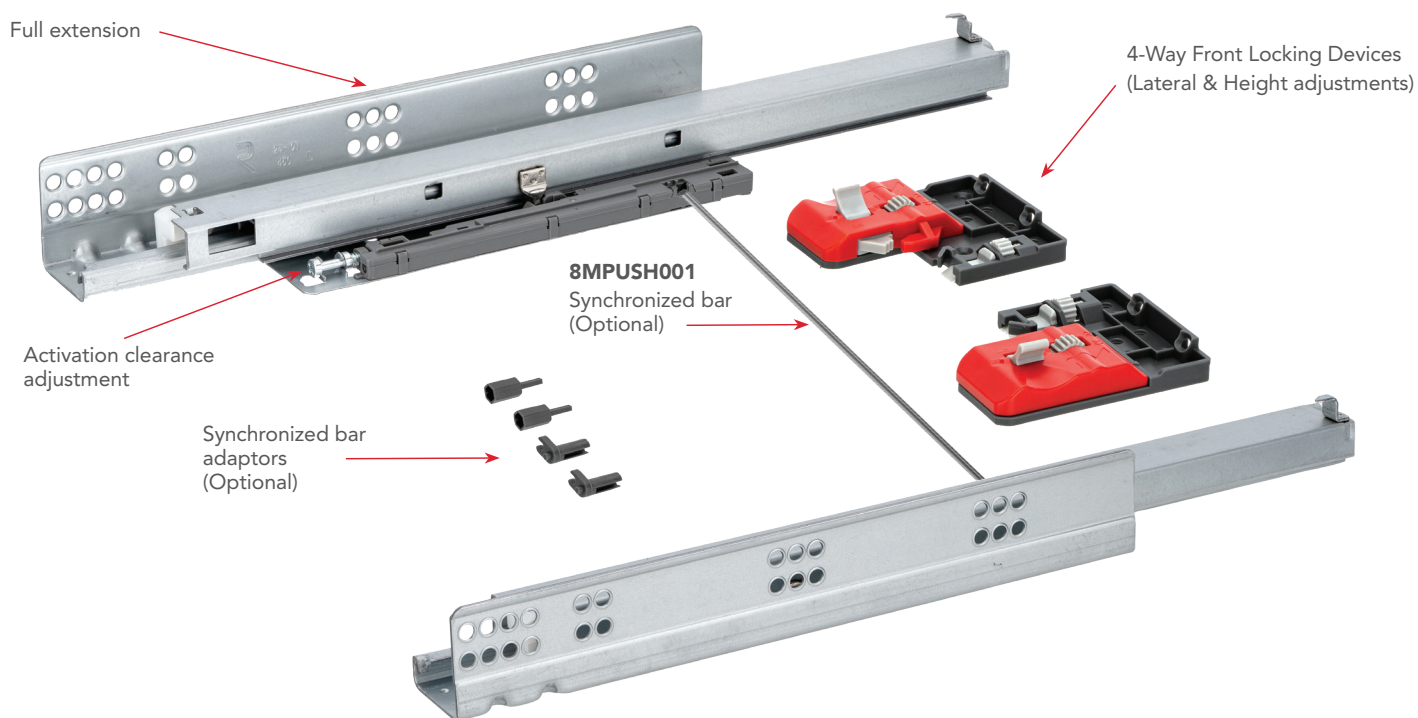

ADVANTAGES & BENEFITS

- Full extension
- 100 lb weight capacity
- Hybrid slide: Suitable for wood drawer and Richelieu OPTIMIZ-R metal drawer
- A synchronized bar is available for a wider drawer
- 3D adjustments
- Tested and KCMA certified

INNOVATION AT YOUR FINGERTIPS!

The push-to-open slide technology revolutionizes the way we utilize our living spaces. By combining precision engineering and practicality, this innovation maximizes accessibility.

With a simple pressure motion, the drawer glides smoothly, offering a seamless user experience. This approach eliminates the need for traditional handles, creating sleek and contemporary designs in kitchens, offices, and storage spaces.

N°	Length
8MPUSH450	450 mm (18")
8MPUSH500	500 mm (20")
8MPUSH550	550 mm (22")

OPTIONAL ITEM

N°	Description
8MPUSH001	Momentum Synchronized Bar

KCMA certified - RICHELIEU Limited Lifetime warranty

MOMENTUM UNDERMOUNT SLIDE — PUSH-TO-OPEN