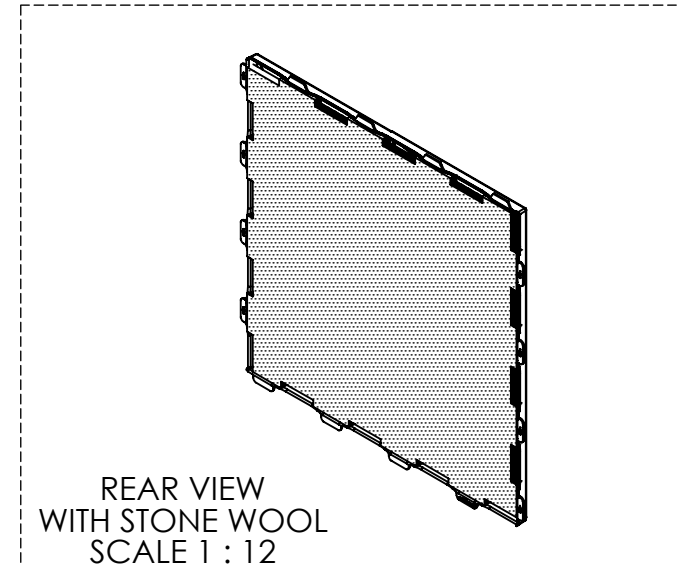

SCALE 1 : 12

REAR VIEW
WITH STONE WOOL
SCALE 1 : 12

ARTOFIX™

DO NOT USE AS TEMPLATE, USE DIMENSIONS FOR REFERENCE.

EXCLUSIVE AND CONFIDENTIAL

THE INFORMATION CONTAINED IN THIS DRAWING IS THE PROPERTY OF ARTOFIX. ALL REPRODUCTIONS, PARTIAL OR TOTAL, DONE WITHOUT WRITTEN PERMISSION FROM ARTOFIX IS PROHIBITED.

UNLESS OTHERWISE SPECIFIED: ALL DIMENSIONS ARE IN MILLIMETERS.

PRODUCT:

CLOUD

FORMAT: 2424

OPTION: -

PRODUCT CODE:

CRYA-2424-R-X-XXXX-XXXX

UPDATED: